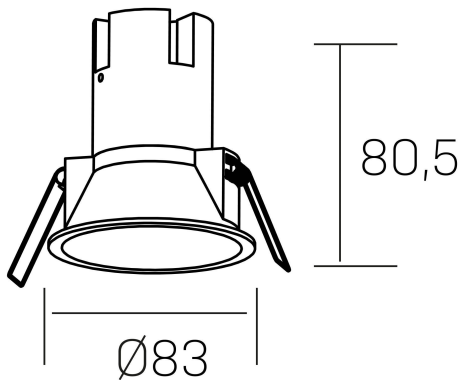

**noon**  
K50800.02.RF.WH-WH.38.ST.8.30.D1

#### GENERAL DETAILS

INSTALLATION	recessed with frame
FINISHES ALUMINIUM	White-White
LIGHT DIRECTION	Fixed
BEAM ANGLE	38°
INT/EXT IP DEGREE	IP 23
MATERIAL	Aluminio/Polycarbonato
IK DEGREE	IK03
UTILIZATION	Indoor
WARRANTY	3 years

#### ELECTRICAL DETAILS

LAMP	LED
POWER	7 W
COLOUR TEMPERATURE	3000K
LUMINOUS FLUX	585 Lm
EFFICACY DIMMING	78 Lm/W
DIMABLE	1.10v
DRIVER	Remote
CLASS PROTECTION	II
COLOUR RENDERING INDEX	CRI >80
VOLTAGE	220-240 V
FRECUENCIA	50-60 Hz
CURRENT INTENSITY	160 mA
LIFE TIME	35.000 h

#### GENERAL DIMENSIONS

DIMENSIONS	$\varnothing 83$ mm
CUT OUT	$\varnothing 75$ mm
HEIGHT	h-835-mm
DIMENSIONES DE EMBALAJE	95 × 95 × 110 mm
PESO NETO	0.15

\*Please might expect a max.15% figure reduction in finishes other than white