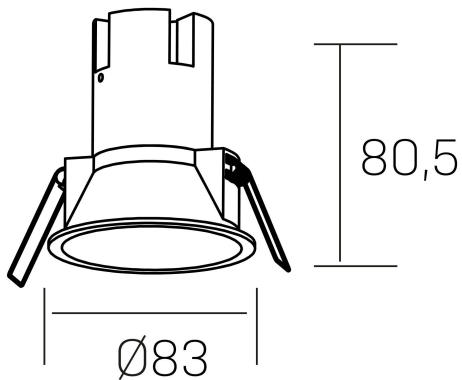

**noon**  
K50800.02.RF.WH-GL.38.ST.8.40.PC

#### GENERAL DETAILS

INSTALLATION	recessed with frame
FINISHES ALUMINIUM	White-Gold
LIGHT DIRECTION	Fixed
BEAM ANGLE	38°
INT/EXT IP DEGREE	IP 23
MATERIAL	Aluminio/Polycarbonato
IK DEGREE	IK03
UTILIZATION	Indoor
WARRANTY	3 years

#### ELECTRICAL DETAILS

LAMP	LED
POWER	7 W
COLOUR TEMPERATURE	4000K
LUMINOUS FLUX	595 lm
EFFICACY DIMMING	79 Lm/W
DIMABLE	PHASE CUT
DRIVER	Remote
CLASS PROTECTION	II
COLOUR RENDERING INDEX	CRI >80
VOLTAGE	220-240 V
FRECUENCIA	50-60 Hz
CURRENT INTENSITY	160 mA
LIFE TIME	50.000 h

#### GENERAL DIMENSIONS

DIMENSIONS	Ø 83 mm
CUT OUT	Ø 75 mm
HEIGHT	h-835-mm
DIMENSIONES DE EMBALAJE	95 × 95 × 110 mm
PESO NETO	0.15

\*Please might expect a max.15% figure reduction in finishes other than white