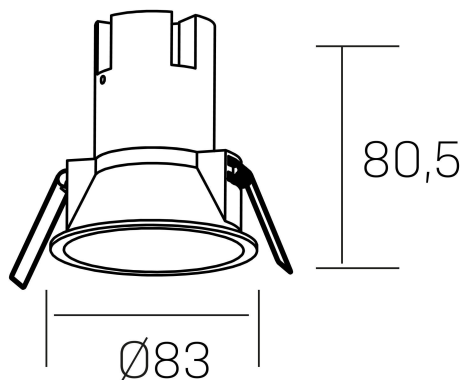

**noon**  
K50800.02.RF.WH-GL.38.ST.8.40

## GENERAL DETAILS

INSTALLATION	recessed with frame
FINISHES ALUMINIUM	White-Gold
LIGHT DIRECTION	Fixed
BEAM ANGLE	38°
INT/EXT IP DEGREE	IP 23
MATERIAL	Aluminio/Polycarbonato
IK DEGREE	IK03
UTILIZATION	Indoor
WARRANTY	3 years

## ELECTRICAL DETAILS

LAMP	LED
POWER	7 W
COLOUR TEMPERATURE	4000K
LUMINOUS FLUX	595 lm
EFFICACY DIMMING	79 Lm/W
DIMABLE	No Dim
DRIVER	Remote
CLASS PROTECTION	II
COLOUR RENDERING INDEX	CRI >80
VOLTAGE	220-240 V
FRECUENCIA	50-60 Hz
CURRENT INTENSITY	160 mA
LIFE TIME	35.000 h

## GENERAL DIMENSIONS

DIMENSIONS	Ø 83 mm
CUT OUT	Ø 75 mm
HEIGHT	h-835-mm
DIMENSIONES DE EMBALAJE	95 × 95 × 110 mm
PESO NETO	0.15

\*Please might expect a max.15% figure reduction in finishes other than white