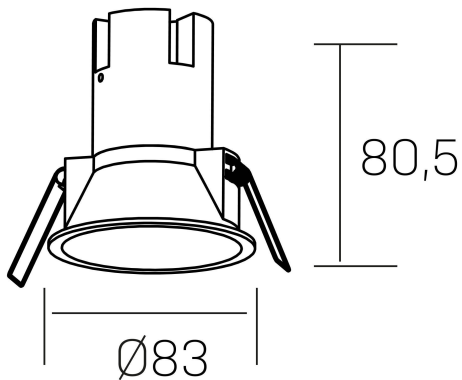

**noon**  
K50800.02.RF.WH-GL.38.ST.8.30.PU

#### GENERAL DETAILS

INSTALLATION	recessed with frame
FINISHES ALUMINIUM	White-Gold
LIGHT DIRECTION	Fixed
BEAM ANGLE	38°
INT/EXT IP DEGREE	IP 23
MATERIAL	Aluminio/Polycarbonato
IK DEGREE	IK03
UTILIZATION	Indoor
WARRANTY	3 years

#### ELECTRICAL DETAILS

LAMP	LED
POWER	7 W
COLOUR TEMPERATURE	3000K
LUMINOUS FLUX	585 Lm
EFFICACY DIMMING	78 Lm/W
DIMABLE	Push
DRIVER	Remote
CLASS PROTECTION	II
COLOUR RENDERING INDEX	CRI >80
VOLTAGE	220-240 V
FRECUENCIA	50-60 Hz
CURRENT INTENSITY	160 mA
LIFE TIME	50.000 h

#### GENERAL DIMENSIONS

DIMENSIONS	Ø 83 mm
CUT OUT	Ø 75 mm
HEIGHT	h-835-mm
DIMENSIONES DE EMBALAJE	95 × 95 × 110 mm
PESO NETO	0.15

\*Please might expect a max.15% figure reduction in finishes other than white