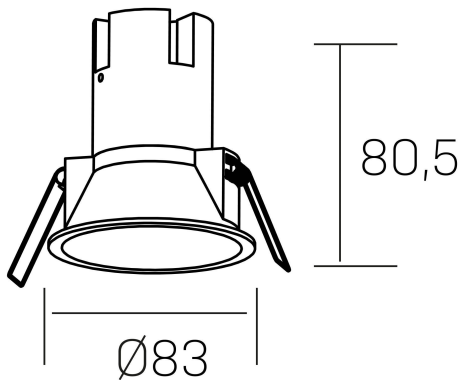

**noon**  
K50800.02.RF.WH-GL.38.ST.8.30.PC

#### GENERAL DETAILS

INSTALLATION	recessed with frame
FINISHES ALUMINIUM	White-Gold
LIGHT DIRECTION	Fixed
BEAM ANGLE	38°
INT/EXT IP DEGREE	IP 23
MATERIAL	Aluminio/Polycarbonato
IK DEGREE	IK03
UTILIZATION	Indoor
WARRANTY	3 years

#### ELECTRICAL DETAILS

LAMP	LED
POWER	7 W
COLOUR TEMPERATURE	3000K
LUMINOUS FLUX	585 Lm
EFFICACY DIMMING	78 Lm/W
DIMABLE	PHASE CUT
DRIVER	Remote
CLASS PROTECTION	II
COLOUR RENDERING INDEX	CRI >80
VOLTAGE	220-240 V
FRECUENCIA	50-60 Hz
CURRENT INTENSITY	160 mA
LIFE TIME	35.000 h

#### GENERAL DIMENSIONS

DIMENSIONS	Ø 83 mm
CUT OUT	Ø 75 mm
HEIGHT	h-835-mm
DIMENSIONES DE EMBALAJE	95 × 95 × 110 mm
PESO NETO	0.15

\*Please might expect a max.15% figure reduction in finishes other than white