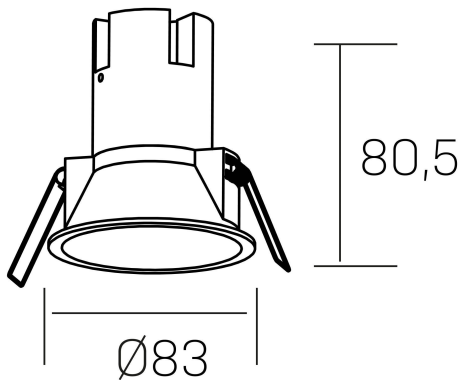

noon
K50800.02.RF.WH-GL.38.ST.8.27.PU

GENERAL DETAILS

INSTALLATION	recessed with frame
FINISHES ALUMINIUM	White-Gold
LIGHT DIRECTION	Fixed
BEAM ANGLE	38°
INT/EXT IP DEGREE	IP 23
MATERIAL	Aluminio/Polycarbonato
IK DEGREE	IK03
UTILIZATION	Indoor
WARRANTY	3 years

ELECTRICAL DETAILS

LAMP	LED
POWER	7 W
COLOUR TEMPERATURE	2700K
LUMINOUS FLUX	575 Lm
EFFICACY DIMMING	77 Lm/W
DIMABLE	Push
DRIVER	Remote
CLASS PROTECTION	II
COLOUR RENDERING INDEX	CRI >80
VOLTAGE	220-240 V
FRECUENCIA	50-60 Hz
CURRENT INTENSITY	160 mA
LIFE TIME	50.000 h

GENERAL DIMENSIONS

DIMENSIONS	Ø 83 mm
CUT OUT	Ø 75 mm
HEIGHT	h-835-mm
DIMENSIONES DE EMBALAJE	95 × 95 × 110 mm
PESO NETO	0.15

*Please might expect a max.15% figure reduction in finishes other than white