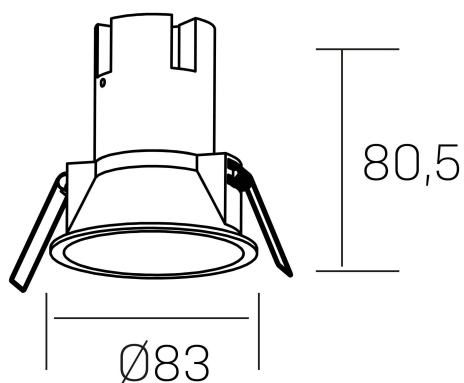

noon
K50800.02.RF.WH-GL.38.ST.8.27.PU

GENERAL DETAILS

INSTALLATION	recessed with frame
FINISHES ALUMINIUM	White-Gold
LIGHT DIRECTION	Fixed
BEAM ANGLE	38°
INT/EXT IP DEGREE	IP 23
MATERIAL	Aluminio/Polycarbonato
IK DEGREE	IK03
UTILIZATION	Indoor
WARRANTY	3 years

ELECTRICAL DETAILS

LAMP	LED
POWER	7 W
COLOUR TEMPERATURE	2700K
LUMINOUS FLUX	575 Lm
EFFICACY DIMMING	77 Lm/W
DIMABLE	Push
DRIVER	Remote
CLASS PROTECTION	II
COLOUR RENDERING INDEX	CRI >80
VOLTAGE	220-240 V
FRECUENCIA	50-60 Hz
CURRENT INTENSITY	160 mA
LIFE TIME	35.000 h

GENERAL DIMENSIONS

DIMENSIONS	Ø 83 mm
CUT OUT	Ø 75 mm
HEIGHT	h-835-mm
DIMENSIONES DE EMBALAJE	95 × 95 × 110 mm
PESO NETO	0.15

*Please might expect a max.15% figure reduction in finishes other than white