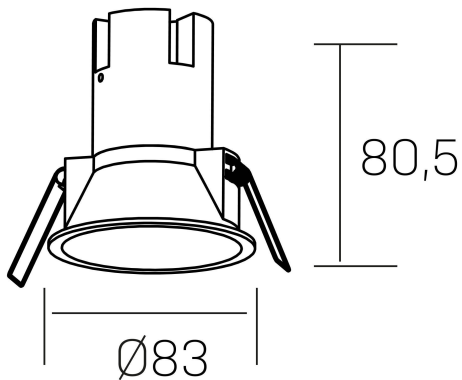

**noon**  
K50800.02.RF.WH-GL.38.ST.8.27.PC

## GENERAL DETAILS

INSTALLATION	recessed with frame
FINISHES ALUMINIUM	White-Gold
LIGHT DIRECTION	Fixed
BEAM ANGLE	38°
INT/EXT IP DEGREE	IP 23
MATERIAL	Aluminio/Polycarbonato
IK DEGREE	IK03
UTILIZATION	Indoor
WARRANTY	3 years

## ELECTRICAL DETAILS

LAMP	LED
POWER	7 W
COLOUR TEMPERATURE	2700K
LUMINOUS FLUX	575 Lm
EFFICACY DIMMING	77 Lm/W
DIMABLE	PHASE CUT
DRIVER	Remote
CLASS PROTECTION	II
COLOUR RENDERING INDEX	CRI >80
VOLTAGE	220-240 V
FRECUENCIA	50-60 Hz
CURRENT INTENSITY	160 mA
LIFE TIME	50.000 h

## GENERAL DIMENSIONS

DIMENSIONS	Ø 83 mm
CUT OUT	Ø 75 mm
HEIGHT	h-835-mm
DIMENSIONES DE EMBALAJE	95 × 95 × 110 mm
PESO NETO	0.15

\*Please might expect a max.15% figure reduction in finishes other than white