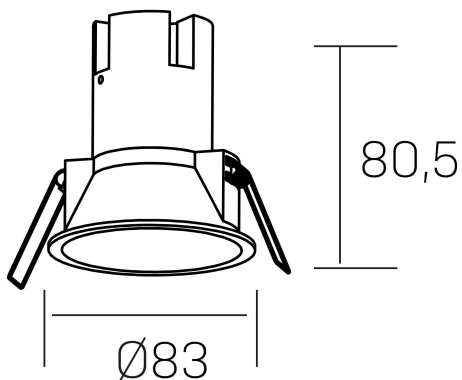

**noon**  
K50800.02.RF.WH-GL.38.ST.8.27.PC

#### GENERAL DETAILS

INSTALLATION	recessed with frame
FINISHES ALUMINIUM	White-Gold
LIGHT DIRECTION	Fixed
BEAM ANGLE	38°
INT/EXT IP DEGREE	IP 23
MATERIAL	Aluminio/Polycarbonato
IK DEGREE	IK03
UTILIZATION	Indoor
WARRANTY	3 years

#### ELECTRICAL DETAILS

LAMP	LED
POWER	7 W
COLOUR TEMPERATURE	2700K
LUMINOUS FLUX	575 Lm
EFFICACY DIMMING	77 Lm/W
DIMABLE	PHASE CUT
DRIVER	Remote
CLASS PROTECTION	II
COLOUR RENDERING INDEX	CRI >80
VOLTAGE	220-240 V
FRECUENCIA	50-60 Hz
CURRENT INTENSITY	160 mA
LIFE TIME	35.000 h

#### GENERAL DIMENSIONS

DIMENSIONS	Ø 83 mm
CUT OUT	Ø 75 mm
HEIGHT	h-835-mm
DIMENSIONES DE EMBALAJE	95 × 95 × 110 mm
PESO NETO	0.15

\*Please might expect a max.15% figure reduction in finishes other than white