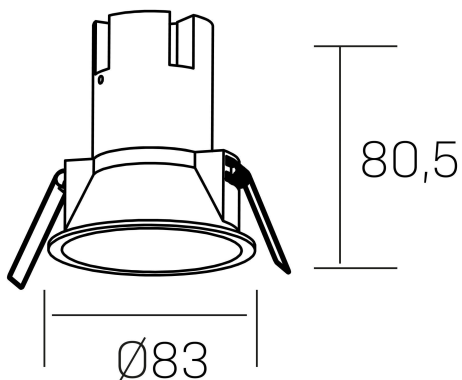

**noon**  
K50800.02.RF.WH-GL.38.ST.8.27.DA

#### GENERAL DETAILS

INSTALLATION	recessed with frame
FINISHES ALUMINIUM	White-Gold
LIGHT DIRECTION	Fixed
BEAM ANGLE	38°
INT/EXT IP DEGREE	IP 23
MATERIAL	Aluminio/Polycarbonato
IK DEGREE	IK03
UTILIZATION	Indoor
WARRANTY	3 years

#### ELECTRICAL DETAILS

LAMP	LED
POWER	7 W
COLOUR TEMPERATURE	2700K
LUMINOUS FLUX	575 Lm
EFFICACY DIMMING	77 Lm/W
DIMABLE	DALI
DRIVER	Remote
CLASS PROTECTION	II
COLOUR RENDERING INDEX	CRI >80
VOLTAGE	220-240 V
FRECUENCIA	50-60 Hz
CURRENT INTENSITY	160 mA
LIFE TIME	50.000 h

#### GENERAL DIMENSIONS

DIMENSIONS	Ø 83 mm
CUT OUT	Ø 75 mm
HEIGHT	h-835-mm
DIMENSIONES DE EMBALAJE	95 × 95 × 110 mm
PESO NETO	0.15

\*Please might expect a max.15% figure reduction in finishes other than white