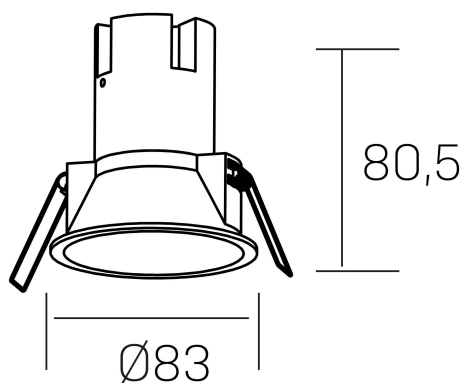

noon
K50800.02.RF.WH-GL.38.ST.8.27

GENERAL DETAILS

INSTALLATION	recessed with frame
FINISHES ALUMINIUM	White-Gold
LIGHT DIRECTION	Fixed
BEAM ANGLE	38°
INT/EXT IP DEGREE	IP 23
MATERIAL	Aluminio/Polycarbonato
IK DEGREE	IK03
UTILIZATION	Indoor
WARRANTY	3 years

ELECTRICAL DETAILS

LAMP	LED
POWER	7 W
COLOUR TEMPERATURE	2700K
LUMINOUS FLUX	575 Lm
EFFICACY DIMMING	77 Lm/W
DIMABLE	No Dim
DRIVER	Remote
CLASS PROTECTION	II
COLOUR RENDERING INDEX	CRI >80
VOLTAGE	220-240 V
FRECUENCIA	50-60 Hz
CURRENT INTENSITY	160 mA
LIFE TIME	50.000 h

GENERAL DIMENSIONS

DIMENSIONS	Ø 83 mm
CUT OUT	Ø 75 mm
HEIGHT	h-835-mm
DIMENSIONES DE EMBALAJE	95 × 95 × 110 mm
PESO NETO	0.15

*Please might expect a max.15% figure reduction in finishes other than white