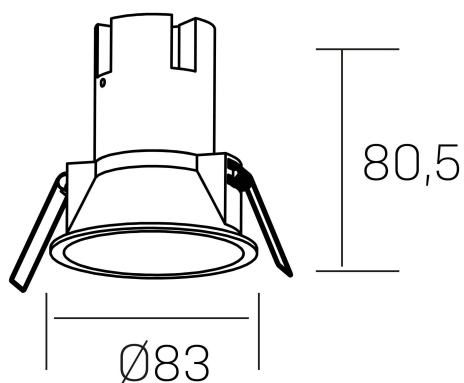

noon
K50800.02.RF.BK-BK.38.ST.8.40.PC

GENERAL DETAILS

INSTALLATION	recessed with frame
FINISHES ALUMINIUM	Black-Black
LIGHT DIRECTION	Fixed
BEAM ANGLE	38°
INT/EXT IP DEGREE	IP 23
MATERIAL	Aluminio/Polycarbonato
IK DEGREE	IK03
UTILIZATION	Indoor
WARRANTY	3 years

ELECTRICAL DETAILS

LAMP	LED
POWER	7 W
COLOUR TEMPERATURE	4000K
LUMINOUS FLUX	595 lm
EFFICACY DIMMING	79 Lm/W
DIMABLE	PHASE CUT
DRIVER	Remote
CLASS PROTECTION	II
COLOUR RENDERING INDEX	CRI >80
VOLTAGE	220-240 V
FRECUENCIA	50-60 Hz
CURRENT INTENSITY	160 mA
LIFE TIME	35.000 h

GENERAL DIMENSIONS

DIMENSIONS	Ø 83 mm
CUT OUT	Ø 75 mm
HEIGHT	h-835-mm
DIMENSIONES DE EMBALAJE	95 × 95 × 110 mm
PESO NETO	0.15

*Please might expect a max.15% figure reduction in finishes other than white