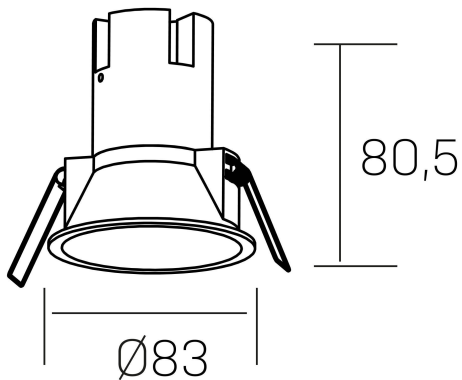

**noon**  
K50800.02.RF.BK-BK.38.ST.8.40.DA

#### GENERAL DETAILS

INSTALLATION	recessed with frame
FINISHES ALUMINIUM	Black-Black
LIGHT DIRECTION	Fixed
BEAM ANGLE	38°
INT/EXT IP DEGREE	IP 23
MATERIAL	Aluminio/Polycarbonato
IK DEGREE	IK03
UTILIZATION	Indoor
WARRANTY	3 years

#### ELECTRICAL DETAILS

LAMP	LED
POWER	7 W
COLOUR TEMPERATURE	4000K
LUMINOUS FLUX	595 lm
EFFICACY DIMMING	79 Lm/W
DIMABLE	DALI
DRIVER	Remote
CLASS PROTECTION	II
COLOUR RENDERING INDEX	CRI >80
VOLTAGE	220-240 V
FRECUENCIA	50-60 Hz
CURRENT INTENSITY	160 mA
LIFE TIME	35.000 h

#### GENERAL DIMENSIONS

DIMENSIONS	Ø 83 mm
CUT OUT	Ø 75 mm
HEIGHT	h-835-mm
DIMENSIONES DE EMBALAJE	95 × 95 × 110 mm
PESO NETO	0.15

\*Please might expect a max.15% figure reduction in finishes other than white