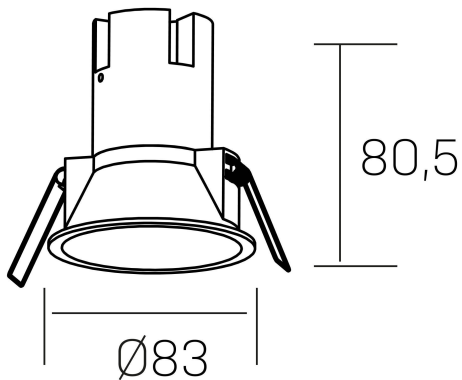

noon
K50800.02.RF.BK-BK.38.ST.8.40.D1

GENERAL DETAILS

| | |
|--------------------|------------------------|
| INSTALLATION | recessed with frame |
| FINISHES ALUMINIUM | Black-Black |
| LIGHT DIRECTION | Fixed |
| BEAM ANGLE | 38° |
| INT/EXT IP DEGREE | IP 23 |
| MATERIAL | Aluminio/Polycarbonato |
| IK DEGREE | IK03 |
| UTILIZATION | Indoor |
| WARRANTY | 3 years |

ELECTRICAL DETAILS

| | |
|------------------------|-----------|
| LAMP | LED |
| POWER | 7 W |
| COLOUR TEMPERATURE | 4000K |
| LUMINOUS FLUX | 595 lm |
| EFFICACY DIMMING | 79 Lm/W |
| DIMABLE | 1.10v |
| DRIVER | Remote |
| CLASS PROTECTION | II |
| COLOUR RENDERING INDEX | CRI >80 |
| VOLTAGE | 220-240 V |
| FRECUENCIA | 50-60 Hz |
| CURRENT INTENSITY | 160 mA |
| LIFE TIME | 50.000 h |

GENERAL DIMENSIONS

| | |
|-------------------------|------------------|
| DIMENSIONS | Ø 83 mm |
| CUT OUT | Ø 75 mm |
| HEIGHT | h-835-mm |
| DIMENSIONES DE EMBALAJE | 95 × 95 × 110 mm |
| PESO NETO | 0.15 |