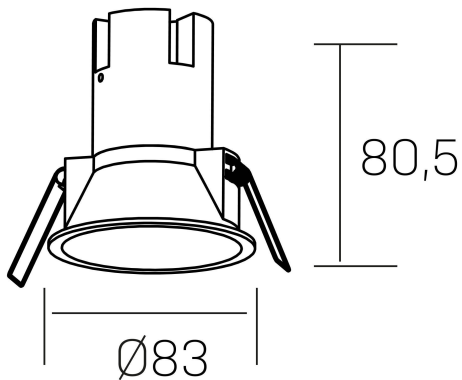

**noon**  
K50800.02.RF.BK-BK.38.ST.8.40

#### GENERAL DETAILS

INSTALLATION	recessed with frame
FINISHES ALUMINIUM	Black-Black
LIGHT DIRECTION	Fixed
BEAM ANGLE	38°
INT/EXT IP DEGREE	IP 23
MATERIAL	Aluminio/Polycarbonato
IK DEGREE	IK03
UTILIZATION	Indoor
WARRANTY	3 years

#### ELECTRICAL DETAILS

LAMP	LED
POWER	7 W
COLOUR TEMPERATURE	4000K
LUMINOUS FLUX	595 lm
EFFICACY DIMMING	79 Lm/W
DIMABLE	No Dim
DRIVER	Remote
CLASS PROTECTION	II
COLOUR RENDERING INDEX	CRI >80
VOLTAGE	220-240 V
FRECUENCIA	50-60 Hz
CURRENT INTENSITY	160 mA
LIFE TIME	35.000 h

#### GENERAL DIMENSIONS

DIMENSIONS	Ø 83 mm
CUT OUT	Ø 75 mm
HEIGHT	h-835-mm
DIMENSIONES DE EMBALAJE	95 × 95 × 110 mm
PESO NETO	0.15

\*Please might expect a max.15% figure reduction in finishes other than white