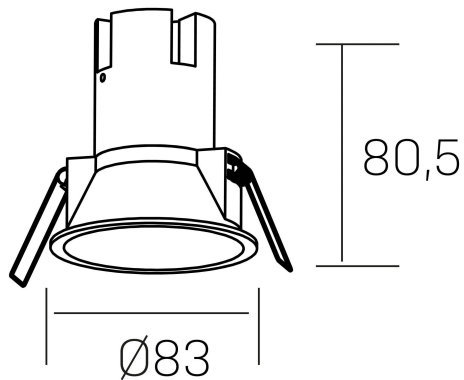

noon
K50800.02.RF.BK-BK.38.ST.8.30.PU

GENERAL DETAILS

INSTALLATION	recessed with frame
FINISHES ALUMINIUM	Black-Black
LIGHT DIRECTION	Fixed
BEAM ANGLE	38°
INT/EXT IP DEGREE	IP 23
MATERIAL	Aluminio/Polycarbonato
IK DEGREE	IK03
UTILIZATION	Indoor
WARRANTY	3 years

ELECTRICAL DETAILS

LAMP	LED
POWER	7 W
COLOUR TEMPERATURE	3000K
LUMINOUS FLUX	585 Lm
EFFICACY DIMMING	78 Lm/W
DIMABLE	Push
DRIVER	Remote
CLASS PROTECTION	II
COLOUR RENDERING INDEX	CRI >80
VOLTAGE	220-240 V
FRECUENCIA	50-60 Hz
CURRENT INTENSITY	160 mA
LIFE TIME	50.000 h

GENERAL DIMENSIONS

DIMENSIONS	Ø 83 mm
CUT OUT	Ø 75 mm
HEIGHT	h-835-mm
DIMENSIONES DE EMBALAJE	95 × 95 × 110 mm
PESO NETO	0.15

*Please might expect a max.15% figure reduction in finishes other than white