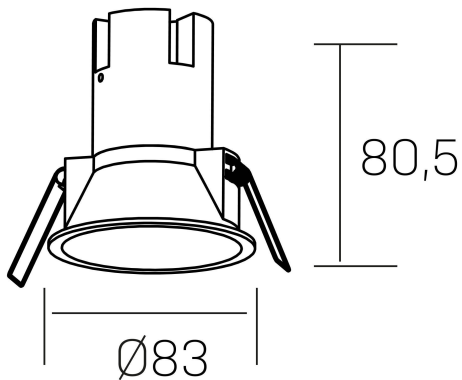

noon
K50800.02.RF.BK-BK.38.ST.8.30.DA

GENERAL DETAILS

INSTALLATION	recessed with frame
FINISHES ALUMINIUM	Black-Black
LIGHT DIRECTION	Fixed
BEAM ANGLE	38°
INT/EXT IP DEGREE	IP 23
MATERIAL	Aluminio/Polycarbonato
IK DEGREE	IK03
UTILIZATION	Indoor
WARRANTY	3 years

ELECTRICAL DETAILS

LAMP	LED
POWER	7 W
COLOUR TEMPERATURE	3000K
LUMINOUS FLUX	585 Lm
EFFICACY DIMMING	78 Lm/W
DIMABLE	DALI
DRIVER	Remote
CLASS PROTECTION	II
COLOUR RENDERING INDEX	CRI >80
VOLTAGE	220-240 V
FRECUENCIA	50-60 Hz
CURRENT INTENSITY	160 mA
LIFE TIME	35.000 h

GENERAL DIMENSIONS

DIMENSIONS	Ø 83 mm
CUT OUT	Ø 75 mm
HEIGHT	h-835-mm
DIMENSIONES DE EMBALAJE	95 × 95 × 110 mm
PESO NETO	0.15

*Please might expect a max.15% figure reduction in finishes other than white