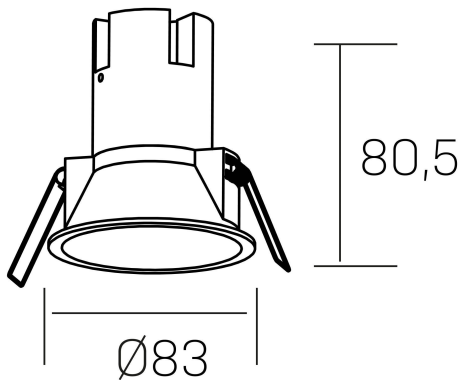

noon
K50800.02.RF.BK-BK.38.ST.8.30.D1

GENERAL DETAILS

INSTALLATION	recessed with frame
FINISHES ALUMINIUM	Black-Black
LIGHT DIRECTION	Fixed
BEAM ANGLE	38°
INT/EXT IP DEGREE	IP 23
MATERIAL	Aluminio/Polycarbonato
IK DEGREE	IK03
UTILIZATION	Indoor
WARRANTY	3 years

ELECTRICAL DETAILS

LAMP	LED
POWER	7 W
COLOUR TEMPERATURE	3000K
LUMINOUS FLUX	585 Lm
EFFICACY DIMMING	78 Lm/W
DIMABLE	1.10v
DRIVER	Remote
CLASS PROTECTION	II
COLOUR RENDERING INDEX	CRI >80
VOLTAGE	220-240 V
FRECUENCIA	50-60 Hz
CURRENT INTENSITY	160 mA
LIFE TIME	35.000 h

GENERAL DIMENSIONS

DIMENSIONS	Ø 83 mm
CUT OUT	Ø 75 mm
HEIGHT	h-835-mm
DIMENSIONES DE EMBALAJE	95 × 95 × 110 mm
PESO NETO	0.15

*Please might expect a max.15% figure reduction in finishes other than white