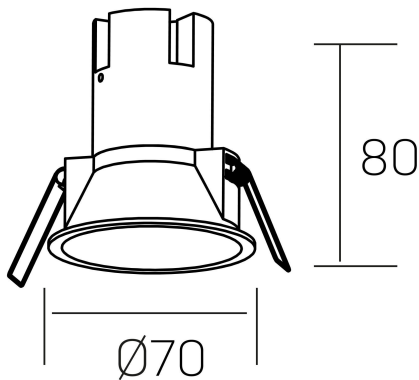

**noon**  
K50800.01.RF.WH-WH.38.ST.8.40.DA

#### GENERAL DETAILS

INSTALLATION	recessed with frame
FINISHES ALUMINIUM	White-White
LIGHT DIRECTION	Fixed
BEAM ANGLE	38°
INT/EXT IP DEGREE	IP 23
MATERIAL	Aluminio/Polycarbonato
IK DEGREE	IK03
UTILIZATION	Indoor
WARRANTY	3 years

#### ELECTRICAL DETAILS

LAMP	LED
POWER	5 W
COLOUR TEMPERATURE	4000K
LUMINOUS FLUX	490 Lm
EFFICACY DIMMING	82 Lm/W
DIMABLE	DALI
DRIVER	Remote
CLASS PROTECTION	II
COLOUR RENDERING INDEX	CRI >80
VOLTAGE	220-240 V
FRECUENCIA	50-60 Hz
CURRENT INTENSITY	135 mA
LIFE TIME	35.000 h

#### GENERAL DIMENSIONS

DIMENSIONS	Ø 70 mm
CUT OUT	Ø 62 mm
HEIGHT	h 80 mm
DIMENSIONES DE EMBALAJE	95 × 95 × 110 mm
PESO NETO	0.15

\*Please might expect a max.15% figure reduction in finishes other than white