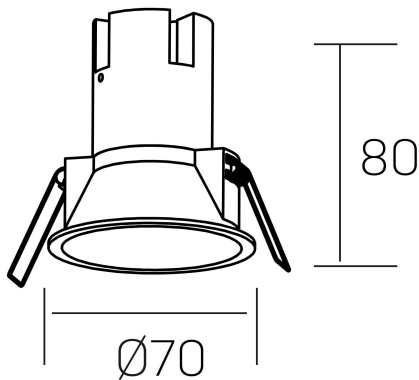

noon
K50800.01.RF.WH-WH.38.ST.8.40.DA

GENERAL DETAILS

INSTALLATION	recessed with frame
FINISHES ALUMINIUM	White-White
LIGHT DIRECTION	Fixed
BEAM ANGLE	38°
INT/EXT IP DEGREE	IP 23
MATERIAL	Aluminio/Polycarbonato
IK DEGREE	IK03
UTILIZATION	Indoor
WARRANTY	3 years

ELECTRICAL DETAILS

LAMP	LED
POWER	5 W
COLOUR TEMPERATURE	4000K
LUMINOUS FLUX	490 Lm
EFFICACY DIMMING	82 Lm/W
DIMABLE	DALI
DRIVER	Remote
CLASS PROTECTION	II
COLOUR RENDERING INDEX	CRI >80
VOLTAGE	220-240 V
FRECUENCIA	50-60 Hz
CURRENT INTENSITY	135 mA
LIFE TIME	50.000 h

GENERAL DIMENSIONS

DIMENSIONS	Ø 70 mm
CUT OUT	Ø 62 mm
HEIGHT	h 80 mm
DIMENSIONES DE EMBALAJE	95 × 95 × 110 mm
PESO NETO	0.15

*Please might expect a max.15% figure reduction in finishes other than white