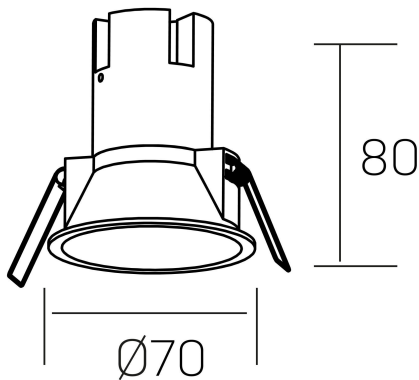

noon
K50800.01.RF.WH-WH.38.ST.8.40.D1

GENERAL DETAILS

INSTALLATION	recessed with frame
FINISHES ALUMINIUM	White-White
LIGHT DIRECTION	Fixed
BEAM ANGLE	38°
INT/EXT IP DEGREE	IP 23
MATERIAL	Aluminio/Polycarbonato
IK DEGREE	IK03
UTILIZATION	Indoor
WARRANTY	3 years

ELECTRICAL DETAILS

LAMP	LED
POWER	5 W
COLOUR TEMPERATURE	4000K
LUMINOUS FLUX	490 Lm
EFFICACY DIMMING	82 Lm/W
DIMABLE	1.10v
DRIVER	Remote
CLASS PROTECTION	II
COLOUR RENDERING INDEX	CRI >80
VOLTAGE	220-240 V
FRECUENCIA	50-60 Hz
CURRENT INTENSITY	135 mA
LIFE TIME	50.000 h

GENERAL DIMENSIONS

DIMENSIONS	Ø 70 mm
CUT OUT	Ø 62 mm
HEIGHT	h 80 mm
DIMENSIONES DE EMBALAJE	95 × 95 × 110 mm
PESO NETO	0.15

*Please might expect a max.15% figure reduction in finishes other than white