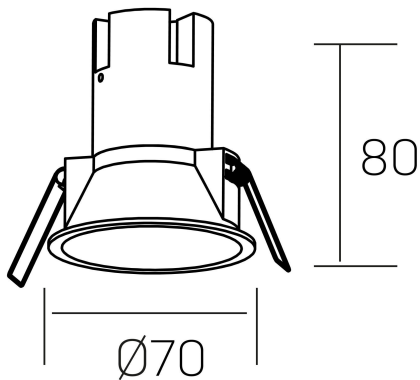

noon
K50800.01.RF.WH-WH.38.ST.8.40.D1

GENERAL DETAILS

INSTALLATION	recessed with frame
FINISHES ALUMINIUM	White-White
LIGHT DIRECTION	Fixed
BEAM ANGLE	38°
INT/EXT IP DEGREE	IP 23
MATERIAL	Aluminio/Polycarbonato
IK DEGREE	IK03
UTILIZATION	Indoor
WARRANTY	3 years

ELECTRICAL DETAILS

LAMP	LED
POWER	5 W
COLOUR TEMPERATURE	4000K
LUMINOUS FLUX	490 Lm
EFFICACY DIMMING	82 Lm/W
DIMABLE	1.10v
DRIVER	Remote
CLASS PROTECTION	II
COLOUR RENDERING INDEX	CRI >80
VOLTAGE	220-240 V
FRECUENCIA	50-60 Hz
CURRENT INTENSITY	135 mA
LIFE TIME	35.000 h

GENERAL DIMENSIONS

DIMENSIONS	Ø 70 mm
CUT OUT	Ø 62 mm
HEIGHT	h 80 mm
DIMENSIONES DE EMBALAJE	95 × 95 × 110 mm
PESO NETO	0.15

*Please might expect a max.15% figure reduction in finishes other than white