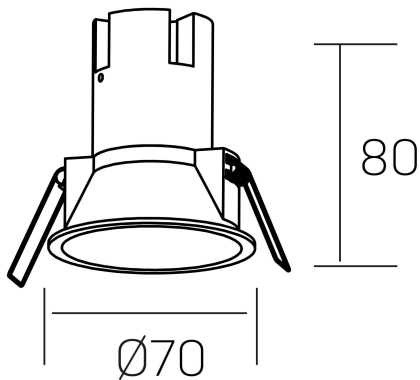

**noon**  
K50800.01.RF.WH-WH.38.ST.8.30.DA

#### GENERAL DETAILS

INSTALLATION	recessed with frame
FINISHES ALUMINIUM	White-White
LIGHT DIRECTION	Fixed
BEAM ANGLE	38°
INT/EXT IP DEGREE	IP 23
MATERIAL	Aluminio/Polycarbonato
IK DEGREE	IK03
UTILIZATION	Indoor
WARRANTY	3 years

#### ELECTRICAL DETAILS

LAMP	LED
POWER	5 W
COLOUR TEMPERATURE	3000K
LUMINOUS FLUX	480 Lm
EFFICACY DIMMING	80 Lm/W
DIMABLE	DALI
DRIVER	Remote
CLASS PROTECTION	II
COLOUR RENDERING INDEX	CRI >80
VOLTAGE	220-240 V
FRECUENCIA	50-60 Hz
CURRENT INTENSITY	135 mA
LIFE TIME	35.000 h

#### GENERAL DIMENSIONS

DIMENSIONS	Ø 70 mm
CUT OUT	Ø 62 mm
HEIGHT	h 80 mm
DIMENSIONES DE EMBALAJE	95 × 95 × 110 mm
PESO NETO	0.15

\*Please might expect a max.15% figure reduction in finishes other than white