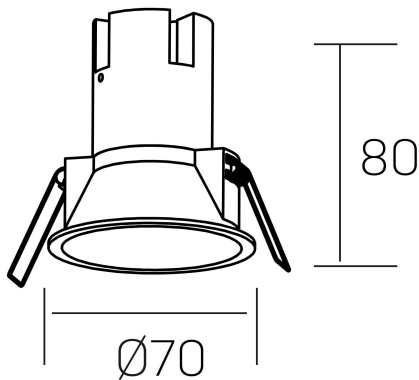

**noon**  
K50800.01.RF.WH-WH.38.ST.8.30.D1

#### GENERAL DETAILS

INSTALLATION	recessed with frame
FINISHES ALUMINIUM	White-White
LIGHT DIRECTION	Fixed
BEAM ANGLE	38°
INT/EXT IP DEGREE	IP 23
MATERIAL	Aluminio/Polycarbonato
IK DEGREE	IK03
UTILIZATION	Indoor
WARRANTY	3 years

#### ELECTRICAL DETAILS

LAMP	LED
POWER	5 W
COLOUR TEMPERATURE	3000K
LUMINOUS FLUX	480 Lm
EFFICACY DIMMING	80 Lm/W
DIMABLE	1.10v
DRIVER	Remote
CLASS PROTECTION	II
COLOUR RENDERING INDEX	CRI >80
VOLTAGE	220-240 V
FRECUENCIA	50-60 Hz
CURRENT INTENSITY	135 mA
LIFE TIME	50.000 h

#### GENERAL DIMENSIONS

DIMENSIONS	Ø 70 mm
CUT OUT	Ø 62 mm
HEIGHT	h 80 mm
DIMENSIONES DE EMBALAJE	95 × 95 × 110 mm
PESO NETO	0.15

\*Please might expect a max.15% figure reduction in finishes other than white