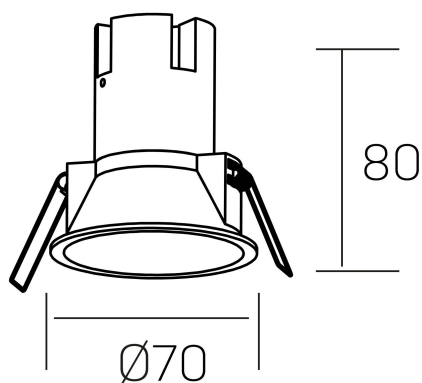

noon
K50800.01.RF.WH-WH.38.ST.8.27.DA

GENERAL DETAILS

INSTALLATION	recessed with frame
FINISHES ALUMINIUM	White-White
LIGHT DIRECTION	Fixed
BEAM ANGLE	38°
INT/EXT IP DEGREE	IP 23
MATERIAL	Aluminio/Polycarbonato
IK DEGREE	IK03
UTILIZATION	Indoor
WARRANTY	3 years

ELECTRICAL DETAILS

LAMP	LED
POWER	5 W
COLOUR TEMPERATURE	2700K
LUMINOUS FLUX	470 Lm
EFFICACY DIMMING	78 Lm/W
DIMABLE	DALI
DRIVER	Remote
CLASS PROTECTION	II
COLOUR RENDERING INDEX	CRI >80
VOLTAGE	220-240 V
FRECUENCIA	50-60 Hz
CURRENT INTENSITY	135 mA
LIFE TIME	50.000 h

GENERAL DIMENSIONS

DIMENSIONS	Ø 70 mm
CUT OUT	Ø 62 mm
HEIGHT	h 80 mm
DIMENSIONES DE EMBALAJE	95 × 95 × 110 mm
PESO NETO	0.15

*Please might expect a max.15% figure reduction in finishes other than white