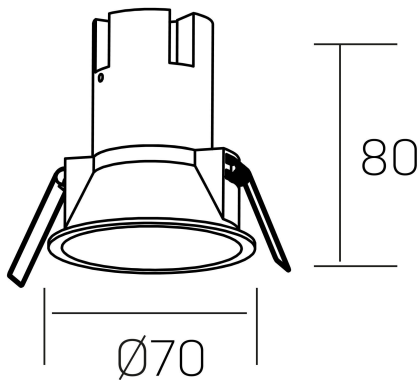

noon
K50800.01.RF.WH-WH.38.ST.8.27.D1

GENERAL DETAILS

INSTALLATION	recessed with frame
FINISHES ALUMINIUM	White-White
LIGHT DIRECTION	Fixed
BEAM ANGLE	38°
INT/EXT IP DEGREE	IP 23
MATERIAL	Aluminio/Polycarbonato
IK DEGREE	IK03
UTILIZATION	Indoor
WARRANTY	3 years

ELECTRICAL DETAILS

LAMP	LED
POWER	5 W
COLOUR TEMPERATURE	2700K
LUMINOUS FLUX	470 Lm
EFFICACY DIMMING	78 Lm/W
DIMABLE	1.10v
DRIVER	Remote
CLASS PROTECTION	II
COLOUR RENDERING INDEX	CRI >80
VOLTAGE	220-240 V
FRECUENCIA	50-60 Hz
CURRENT INTENSITY	135 mA
LIFE TIME	50.000 h

GENERAL DIMENSIONS

DIMENSIONS	Ø 70 mm
CUT OUT	Ø 62 mm
HEIGHT	h 80 mm
DIMENSIONES DE EMBALAJE	95 × 95 × 110 mm
PESO NETO	0.15

*Please might expect a max.15% figure reduction in finishes other than white