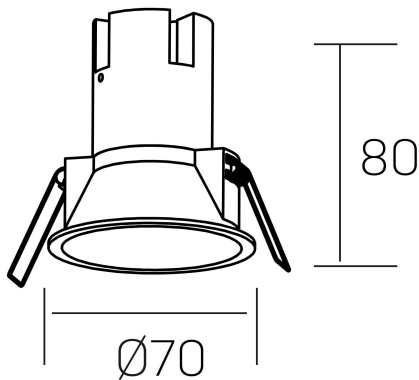

noon
K50800.01.RF.WH-WH.38.ST.8.27.D1

GENERAL DETAILS

INSTALLATION	recessed with frame
FINISHES ALUMINIUM	White-White
LIGHT DIRECTION	Fixed
BEAM ANGLE	38°
INT/EXT IP DEGREE	IP 23
MATERIAL	Aluminio/Polycarbonato
IK DEGREE	IK03
UTILIZATION	Indoor
WARRANTY	3 years

ELECTRICAL DETAILS

LAMP	LED
POWER	5 W
COLOUR TEMPERATURE	2700K
LUMINOUS FLUX	470 Lm
EFFICACY DIMMING	78 Lm/W
DIMABLE	1.10v
DRIVER	Remote
CLASS PROTECTION	II
COLOUR RENDERING INDEX	CRI >80
VOLTAGE	220-240 V
FRECUENCIA	50-60 Hz
CURRENT INTENSITY	135 mA
LIFE TIME	35.000 h

GENERAL DIMENSIONS

DIMENSIONS	Ø 70 mm
CUT OUT	Ø 62 mm
HEIGHT	h 80 mm
DIMENSIONES DE EMBALAJE	95 × 95 × 110 mm
PESO NETO	0.15

*Please might expect a max.15% figure reduction in finishes other than white