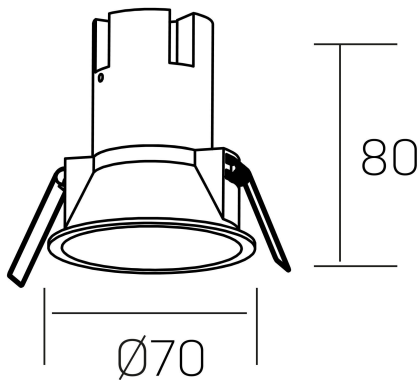

**noon**  
K50800.01.RF.WH-WH.38.ST.8.27

#### GENERAL DETAILS

INSTALLATION	recessed with frame
FINISHES ALUMINIUM	White-White
LIGHT DIRECTION	Fixed
BEAM ANGLE	38°
INT/EXT IP DEGREE	IP 23
MATERIAL	Aluminio/Polycarbonato
IK DEGREE	IK03
UTILIZATION	Indoor
WARRANTY	3 years

#### ELECTRICAL DETAILS

LAMP	LED
POWER	5 W
COLOUR TEMPERATURE	2700K
LUMINOUS FLUX	470 Lm
EFFICACY DIMMING	78 Lm/W
DIMABLE	No Dim
DRIVER	Remote
CLASS PROTECTION	II
COLOUR RENDERING INDEX	CRI >80
VOLTAGE	220-240 V
FRECUENCIA	50-60 Hz
CURRENT INTENSITY	135 mA
LIFE TIME	50.000 h

#### GENERAL DIMENSIONS

DIMENSIONS	Ø 70 mm
CUT OUT	Ø 62 mm
HEIGHT	h 80 mm
DIMENSIONES DE EMBALAJE	95 × 95 × 110 mm
PESO NETO	0.15

\*Please might expect a max.15% figure reduction in finishes other than white