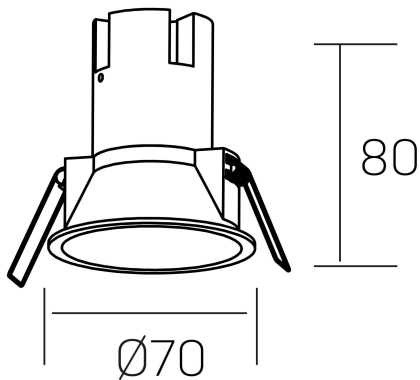

noon
K50800.01.RF.WH-GL.38.ST.8.40.PU

GENERAL DETAILS

INSTALLATION	recessed with frame
FINISHES ALUMINIUM	White-Gold
LIGHT DIRECTION	Fixed
BEAM ANGLE	38°
INT/EXT IP DEGREE	IP 23
MATERIAL	Aluminio/Polycarbonato
IK DEGREE	IK03
UTILIZATION	Indoor
WARRANTY	3 years

ELECTRICAL DETAILS

LAMP	LED
POWER	5 W
COLOUR TEMPERATURE	4000K
LUMINOUS FLUX	490 Lm
EFFICACY DIMMING	82 Lm/W
DIMABLE	Push
DRIVER	Remote
CLASS PROTECTION	II
COLOUR RENDERING INDEX	CRI >80
VOLTAGE	220-240 V
FRECUENCIA	50-60 Hz
CURRENT INTENSITY	135 mA
LIFE TIME	50.000 h

GENERAL DIMENSIONS

DIMENSIONS	Ø 70 mm
CUT OUT	Ø 62 mm
HEIGHT	h 80 mm
DIMENSIONES DE EMBALAJE	95 × 95 × 110 mm
PESO NETO	0.15

*Please might expect a max.15% figure reduction in finishes other than white