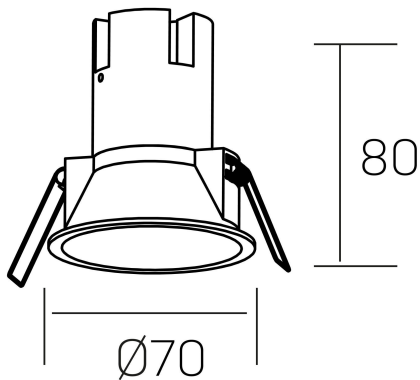

**noon**  
K50800.01.RF.WH-GL.38.ST.8.40.PC

#### GENERAL DETAILS

INSTALLATION	recessed with frame
FINISHES ALUMINIUM	White-Gold
LIGHT DIRECTION	Fixed
BEAM ANGLE	38°
INT/EXT IP DEGREE	IP 23
MATERIAL	Aluminio/Polycarbonato
IK DEGREE	IK03
UTILIZATION	Indoor
WARRANTY	3 years

#### ELECTRICAL DETAILS

LAMP	LED
POWER	5 W
COLOUR TEMPERATURE	4000K
LUMINOUS FLUX	490 Lm
EFFICACY DIMMING	82 Lm/W
DIMABLE	PHASE CUT
DRIVER	Remote
CLASS PROTECTION	II
COLOUR RENDERING INDEX	CRI >80
VOLTAGE	220-240 V
FRECUENCIA	50-60 Hz
CURRENT INTENSITY	135 mA
LIFE TIME	50.000 h

#### GENERAL DIMENSIONS

DIMENSIONS	Ø 70 mm
CUT OUT	Ø 62 mm
HEIGHT	h 80 mm
DIMENSIONES DE EMBALAJE	N/A
PESO NETO	0.15

\*Please might expect a max.15% figure reduction in finishes other than white