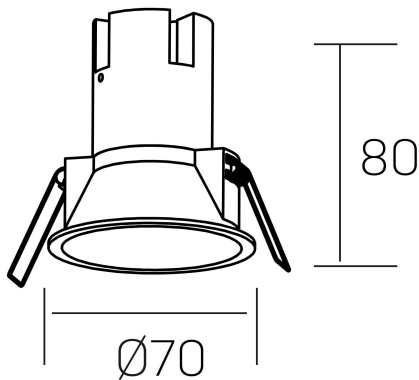

noon
K50800.01.RF.WH-GL.38.ST.8.40.DA

GENERAL DETAILS

INSTALLATION	recessed with frame
FINISHES ALUMINIUM	White-Gold
LIGHT DIRECTION	Fixed
BEAM ANGLE	38°
INT/EXT IP DEGREE	IP 23
MATERIAL	Aluminio/Polycarbonato
IK DEGREE	IK03
UTILIZATION	Indoor
WARRANTY	3 years

ELECTRICAL DETAILS

LAMP	LED
POWER	5 W
COLOUR TEMPERATURE	4000K
LUMINOUS FLUX	490 Lm
EFFICACY DIMMING	82 Lm/W
DIMABLE	DALI
DRIVER	Remote
CLASS PROTECTION	II
COLOUR RENDERING INDEX	CRI >80
VOLTAGE	220-240 V
FRECUENCIA	50-60 Hz
CURRENT INTENSITY	135 mA
LIFE TIME	35.000 h

GENERAL DIMENSIONS

DIMENSIONS	Ø 70 mm
CUT OUT	Ø 62 mm
HEIGHT	h 80 mm
DIMENSIONES DE EMBALAJE	95 × 95 × 110 mm
PESO NETO	0.15

*Please might expect a max.15% figure reduction in finishes other than white