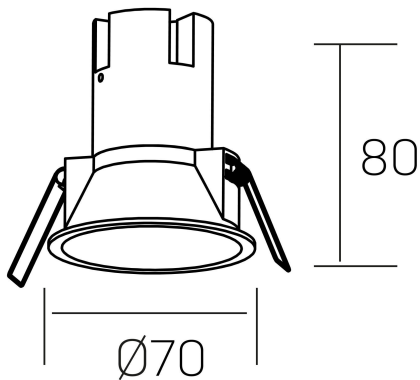

**noon**  
K50800.01.RF.WH-GL.38.ST.8.40.DA

#### GENERAL DETAILS

INSTALLATION	recessed with frame
FINISHES ALUMINIUM	White-Gold
LIGHT DIRECTION	Fixed
BEAM ANGLE	38°
INT/EXT IP DEGREE	IP 23
MATERIAL	Aluminio/Polycarbonato
IK DEGREE	IK03
UTILIZATION	Indoor
WARRANTY	3 years

#### ELECTRICAL DETAILS

LAMP	LED
POWER	5 W
COLOUR TEMPERATURE	4000K
LUMINOUS FLUX	490 Lm
EFFICACY DIMMING	82 Lm/W
DIMABLE	DALI
DRIVER	Remote
CLASS PROTECTION	II
COLOUR RENDERING INDEX	CRI >80
VOLTAGE	220-240 V
FRECUENCIA	50-60 Hz
CURRENT INTENSITY	135 mA
LIFE TIME	50.000 h

#### GENERAL DIMENSIONS

DIMENSIONS	Ø 70 mm
CUT OUT	Ø 62 mm
HEIGHT	h 80 mm
DIMENSIONES DE EMBALAJE	95 × 95 × 110 mm
PESO NETO	0.15

\*Please might expect a max.15% figure reduction in finishes other than white