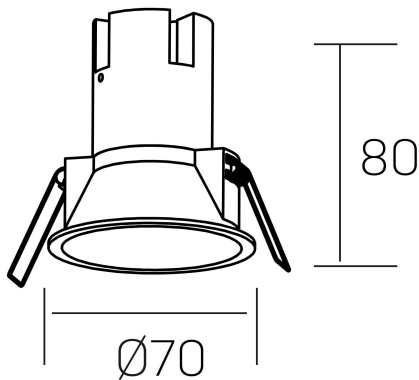

**noon**  
K50800.01.RF.WH-GL.38.ST.8.40

## GENERAL DETAILS

INSTALLATION	recessed with frame
FINISHES ALUMINIUM	White-Gold
LIGHT DIRECTION	Fixed
BEAM ANGLE	38°
INT/EXT IP DEGREE	IP 23
MATERIAL	Aluminio/Polycarbonato
IK DEGREE	IK03
UTILIZATION	Indoor
WARRANTY	3 years

## ELECTRICAL DETAILS

LAMP	LED
POWER	5 W
COLOUR TEMPERATURE	4000K
LUMINOUS FLUX	490 Lm
EFFICACY DIMMING	82 Lm/W
DIMABLE	No Dim
DRIVER	Remote
CLASS PROTECTION	II
COLOUR RENDERING INDEX	CRI >80
VOLTAGE	220-240 V
FRECUENCIA	50-60 Hz
CURRENT INTENSITY	135 mA
LIFE TIME	35.000 h

## GENERAL DIMENSIONS

DIMENSIONS	Ø 70 mm
CUT OUT	Ø 62 mm
HEIGHT	h 80 mm
DIMENSIONES DE EMBALAJE	95 × 95 × 110 mm
PESO NETO	0.15

\*Please might expect a max.15% figure reduction in finishes other than white