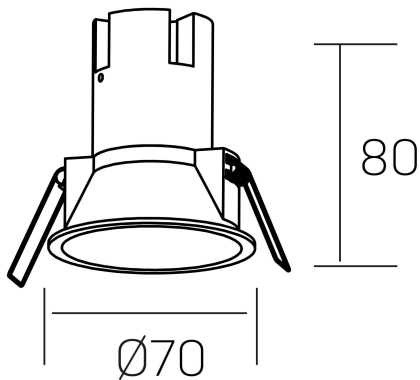

noon
K50800.01.RF.WH-GL.38.ST.8.30.PU

GENERAL DETAILS

INSTALLATION	recessed with frame
FINISHES ALUMINIUM	White-Gold
LIGHT DIRECTION	Fixed
BEAM ANGLE	38°
INT/EXT IP DEGREE	IP 23
MATERIAL	Aluminio/Polycarbonato
IK DEGREE	IK03
UTILIZATION	Indoor
WARRANTY	3 years

ELECTRICAL DETAILS

LAMP	LED
POWER	5 W
COLOUR TEMPERATURE	3000K
LUMINOUS FLUX	480 Lm
EFFICACY DIMMING	80 Lm/W
DIMABLE	Push
DRIVER	Remote
CLASS PROTECTION	II
COLOUR RENDERING INDEX	CRI >80
VOLTAGE	220-240 V
FRECUENCIA	50-60 Hz
CURRENT INTENSITY	135 mA
LIFE TIME	35.000 h

GENERAL DIMENSIONS

DIMENSIONS	Ø 70 mm
CUT OUT	Ø 62 mm
HEIGHT	h 80 mm
DIMENSIONES DE EMBALAJE	95 × 95 × 110 mm
PESO NETO	0.15

*Please might expect a max.15% figure reduction in finishes other than white