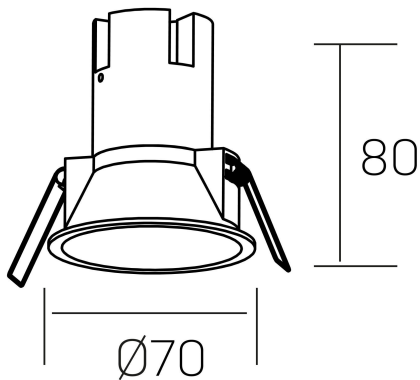

noon
K50800.01.RF.WH-GL.38.ST.8.30.PU

GENERAL DETAILS

INSTALLATION	recessed with frame
FINISHES ALUMINIUM	White-Gold
LIGHT DIRECTION	Fixed
BEAM ANGLE	38°
INT/EXT IP DEGREE	IP 23
MATERIAL	Aluminio/Polycarbonato
IK DEGREE	IK03
UTILIZATION	Indoor
WARRANTY	3 years

ELECTRICAL DETAILS

LAMP	LED
POWER	5 W
COLOUR TEMPERATURE	3000K
LUMINOUS FLUX	480 Lm
EFFICACY DIMMING	80 Lm/W
DIMABLE	Push
DRIVER	Remote
CLASS PROTECTION	II
COLOUR RENDERING INDEX	CRI >80
VOLTAGE	220-240 V
FRECUENCIA	50-60 Hz
CURRENT INTENSITY	135 mA
LIFE TIME	50.000 h

GENERAL DIMENSIONS

DIMENSIONS	Ø 70 mm
CUT OUT	Ø 62 mm
HEIGHT	h 80 mm
DIMENSIONES DE EMBALAJE	95 × 95 × 110 mm
PESO NETO	0.15

*Please might expect a max.15% figure reduction in finishes other than white