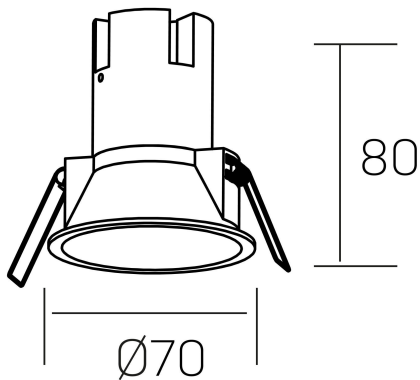

**noon**  
K50800.01.RF.WH-GL.38.ST.8.30.DA

#### GENERAL DETAILS

INSTALLATION	recessed with frame
FINISHES ALUMINIUM	White-Gold
LIGHT DIRECTION	Fixed
BEAM ANGLE	38°
INT/EXT IP DEGREE	IP 23
MATERIAL	Aluminio/Polycarbonato
IK DEGREE	IK03
UTILIZATION	Indoor
WARRANTY	3 years

#### ELECTRICAL DETAILS

LAMP	LED
POWER	5 W
COLOUR TEMPERATURE	3000K
LUMINOUS FLUX	480 Lm
EFFICACY DIMMING	80 Lm/W
DIMABLE	DALI
DRIVER	Remote
CLASS PROTECTION	II
COLOUR RENDERING INDEX	CRI >80
VOLTAGE	220-240 V
FRECUENCIA	50-60 Hz
CURRENT INTENSITY	135 mA
LIFE TIME	50.000 h

#### GENERAL DIMENSIONS

DIMENSIONS	Ø 70 mm
CUT OUT	Ø 62 mm
HEIGHT	h 80 mm
DIMENSIONES DE EMBALAJE	95 × 95 × 110 mm
PESO NETO	0.15

\*Please might expect a max.15% figure reduction in finishes other than white