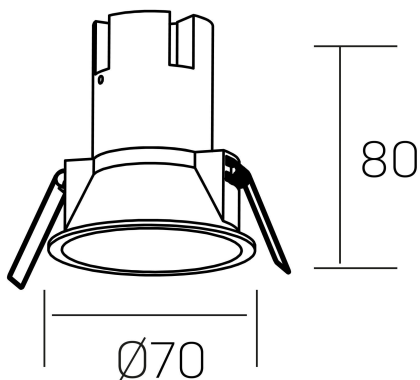

noon
K50800.01.RF.WH-GL.38.ST.8.30

GENERAL DETAILS

| | |
|--------------------|------------------------|
| INSTALLATION | recessed with frame |
| FINISHES ALUMINIUM | White-Gold |
| LIGHT DIRECTION | Fixed |
| BEAM ANGLE | 38° |
| INT/EXT IP DEGREE | IP 23 |
| MATERIAL | Aluminio/Polycarbonato |
| IK DEGREE | IK03 |
| UTILIZATION | Indoor |
| WARRANTY | 3 years |

ELECTRICAL DETAILS

| | |
|------------------------|-----------|
| LAMP | LED |
| POWER | 5 W |
| COLOUR TEMPERATURE | 3000K |
| LUMINOUS FLUX | 480 Lm |
| EFFICACY DIMMING | 80 Lm/W |
| DIMABLE | No Dim |
| DRIVER | Remote |
| CLASS PROTECTION | II |
| COLOUR RENDERING INDEX | CRI >80 |
| VOLTAGE | 220-240 V |
| FRECUENCIA | 50-60 Hz |
| CURRENT INTENSITY | 135 mA |
| LIFE TIME | 35.000 h |

GENERAL DIMENSIONS

| | |
|-------------------------|------------------|
| DIMENSIONS | Ø 70 mm |
| CUT OUT | Ø 62 mm |
| HEIGHT | h 80 mm |
| DIMENSIONES DE EMBALAJE | 95 × 95 × 110 mm |
| PESO NETO | 0.15 |