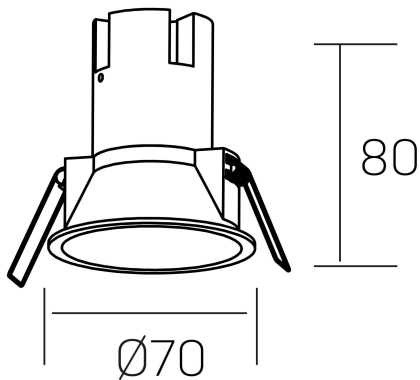

noon
K50800.01.RF.WH-GL.38.ST.8.27.PU

GENERAL DETAILS

INSTALLATION	recessed with frame
FINISHES ALUMINIUM	White-Gold
LIGHT DIRECTION	Fixed
BEAM ANGLE	38°
INT/EXT IP DEGREE	IP 23
MATERIAL	Aluminio/Polycarbonato
IK DEGREE	IK03
UTILIZATION	Indoor
WARRANTY	3 years

ELECTRICAL DETAILS

LAMP	LED
POWER	5 W
COLOUR TEMPERATURE	2700K
LUMINOUS FLUX	470 Lm
EFFICACY DIMMING	78 Lm/W
DIMABLE	Push
DRIVER	Remote
CLASS PROTECTION	II
COLOUR RENDERING INDEX	CRI >80
VOLTAGE	220-240 V
FRECUENCIA	50-60 Hz
CURRENT INTENSITY	135 mA
LIFE TIME	35.000 h

GENERAL DIMENSIONS

DIMENSIONS	Ø 70 mm
CUT OUT	Ø 62 mm
HEIGHT	h 80 mm
DIMENSIONES DE EMBALAJE	N/A
PESO NETO	0.15

*Please might expect a max.15% figure reduction in finishes other than white