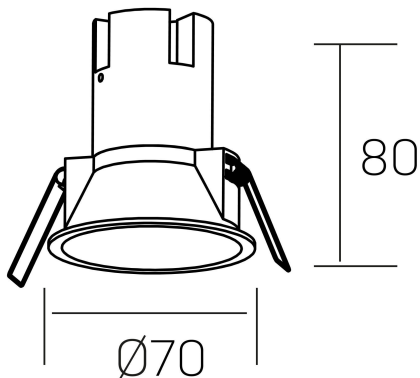

noon
K50800.01.RF.WH-GL.38.ST.8.27.PC

GENERAL DETAILS

INSTALLATION	recessed with frame
FINISHES ALUMINIUM	White-Gold
LIGHT DIRECTION	Fixed
BEAM ANGLE	38°
INT/EXT IP DEGREE	IP 23
MATERIAL	Aluminio/Polycarbonato
IK DEGREE	IK03
UTILIZATION	Indoor
WARRANTY	3 years

ELECTRICAL DETAILS

LAMP	LED
POWER	5 W
COLOUR TEMPERATURE	2700K
LUMINOUS FLUX	470 Lm
EFFICACY DIMMING	78 Lm/W
DIMABLE	PHASE CUT
DRIVER	Remote
CLASS PROTECTION	II
COLOUR RENDERING INDEX	CRI >80
VOLTAGE	220-240 V
FRECUENCIA	50-60 Hz
CURRENT INTENSITY	135 mA
LIFE TIME	50.000 h

GENERAL DIMENSIONS

DIMENSIONS	Ø 70 mm
CUT OUT	Ø 62 mm
HEIGHT	h 80 mm
DIMENSIONES DE EMBALAJE	95 × 95 × 110 mm
PESO NETO	0.15

*Please might expect a max.15% figure reduction in finishes other than white