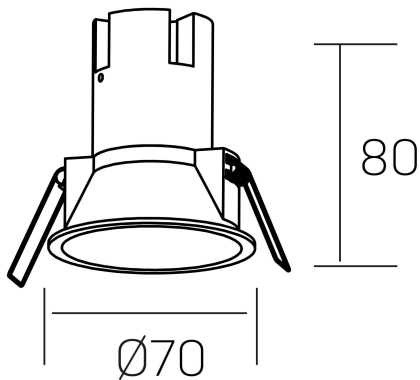

noon
K50800.01.RF.WH-GL.38.ST.8.27.PC

GENERAL DETAILS

INSTALLATION	recessed with frame
FINISHES ALUMINIUM	White-Gold
LIGHT DIRECTION	Fixed
BEAM ANGLE	38°
INT/EXT IP DEGREE	IP 23
MATERIAL	Aluminio/Polycarbonato
IK DEGREE	IK03
UTILIZATION	Indoor
WARRANTY	3 years

ELECTRICAL DETAILS

LAMP	LED
POWER	5 W
COLOUR TEMPERATURE	2700K
LUMINOUS FLUX	470 Lm
EFFICACY DIMMING	78 Lm/W
DIMABLE	PHASE CUT
DRIVER	Remote
CLASS PROTECTION	II
COLOUR RENDERING INDEX	CRI >80
VOLTAGE	220-240 V
FRECUENCIA	50-60 Hz
CURRENT INTENSITY	135 mA
LIFE TIME	35.000 h

GENERAL DIMENSIONS

DIMENSIONS	Ø 70 mm
CUT OUT	Ø 62 mm
HEIGHT	h 80 mm
DIMENSIONES DE EMBALAJE	95 × 95 × 110 mm
PESO NETO	0.15

*Please might expect a max.15% figure reduction in finishes other than white