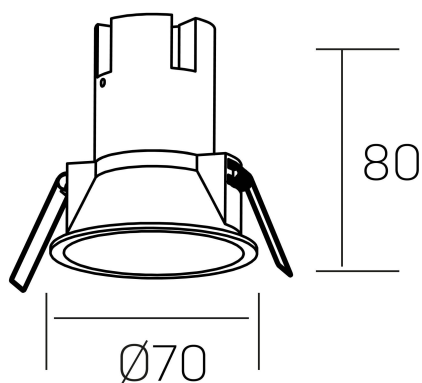

noon
K50800.01.RF.WH-GL.38.ST.8.27

GENERAL DETAILS

INSTALLATION	recessed with frame
FINISHES ALUMINIUM	White-Gold
LIGHT DIRECTION	Fixed
BEAM ANGLE	38°
INT/EXT IP DEGREE	IP 23
MATERIAL	Aluminio/Polycarbonato
IK DEGREE	IK03
UTILIZATION	Indoor
WARRANTY	3 years

ELECTRICAL DETAILS

LAMP	LED
POWER	5 W
COLOUR TEMPERATURE	2700K
LUMINOUS FLUX	470 Lm
EFFICACY DIMMING	78 Lm/W
DIMABLE	No Dim
DRIVER	Remote
CLASS PROTECTION	II
COLOUR RENDERING INDEX	CRI >80
VOLTAGE	220-240 V
FRECUENCIA	50-60 Hz
CURRENT INTENSITY	135 mA
LIFE TIME	35.000 h

GENERAL DIMENSIONS

DIMENSIONS	Ø 70 mm
CUT OUT	Ø 62 mm
HEIGHT	h 80 mm
DIMENSIONES DE EMBALAJE	95 × 95 × 110 mm
PESO NETO	0.15

*Please might expect a max.15% figure reduction in finishes other than white