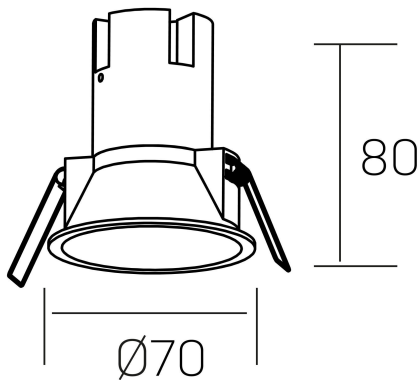

**noon**

K50800.01.RF.WH-GL.38.ST.8.27

#### GENERAL DETAILS

INSTALLATION	recessed with frame
FINISHES ALUMINIUM	White-Gold
LIGHT DIRECTION	Fixed
BEAM ANGLE	38°
INT/EXT IP DEGREE	IP 23
MATERIAL	Aluminio/Polycarbonato
IK DEGREE	IK03
UTILIZATION	Indoor
WARRANTY	3 years

#### ELECTRICAL DETAILS

LAMP	LED
POWER	5 W
COLOUR TEMPERATURE	2700K
LUMINOUS FLUX	470 Lm
EFFICACY DIMMING	78 Lm/W
DIMABLE	No Dim
DRIVER	Remote
CLASS PROTECTION	II
COLOUR RENDERING INDEX	CRI >80
VOLTAGE	220-240 V
FRECUENCIA	50-60 Hz
CURRENT INTENSITY	135 mA
LIFE TIME	50.000 h

#### GENERAL DIMENSIONS

DIMENSIONS	Ø 70 mm
CUT OUT	Ø 62 mm
HEIGHT	h 80 mm
DIMENSIONES DE EMBALAJE	95 × 95 × 110 mm
PESO NETO	0.15

\*Please might expect a max.15% figure reduction in finishes other than white