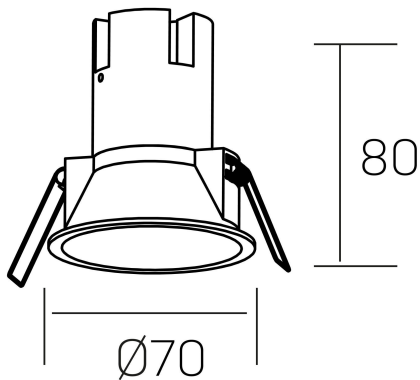

**noon**  
K50800.01.RF.BK-BK.38.ST.8.40.PU

#### GENERAL DETAILS

INSTALLATION	recessed with frame
FINISHES ALUMINIUM	Black-Black
LIGHT DIRECTION	Fixed
BEAM ANGLE	38°
INT/EXT IP DEGREE	IP 23
MATERIAL	Aluminio/Polycarbonato
IK DEGREE	IK03
UTILIZATION	Indoor
WARRANTY	3 years

#### ELECTRICAL DETAILS

LAMP	LED
POWER	5 W
COLOUR TEMPERATURE	4000K
LUMINOUS FLUX	490 Lm
EFFICACY DIMMING	82 Lm/W
DIMABLE	Push
DRIVER	Remote
CLASS PROTECTION	II
COLOUR RENDERING INDEX	CRI >80
VOLTAGE	220-240 V
FRECUENCIA	50-60 Hz
CURRENT INTENSITY	135 mA
LIFE TIME	35.000 h

#### GENERAL DIMENSIONS

DIMENSIONS	Ø 70 mm
CUT OUT	Ø 62 mm
HEIGHT	h 80 mm
DIMENSIONES DE EMBALAJE	95 × 95 × 110 mm
PESO NETO	0.15

\*Please might expect a max.15% figure reduction in finishes other than white