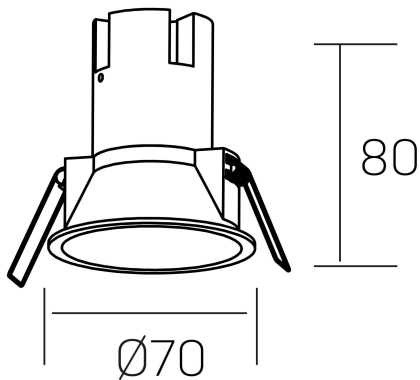

noon
K50800.01.RF.BK-BK.38.ST.8.40.DA

GENERAL DETAILS

INSTALLATION	recessed with frame
FINISHES ALUMINIUM	Black-Black
LIGHT DIRECTION	Fixed
BEAM ANGLE	38°
INT/EXT IP DEGREE	IP 23
MATERIAL	Aluminio/Polycarbonato
IK DEGREE	IK03
UTILIZATION	Indoor
WARRANTY	3 years

ELECTRICAL DETAILS

LAMP	LED
POWER	5 W
COLOUR TEMPERATURE	4000K
LUMINOUS FLUX	490 Lm
EFFICACY DIMMING	82 Lm/W
DIMABLE	DALI
DRIVER	Remote
CLASS PROTECTION	II
COLOUR RENDERING INDEX	CRI >80
VOLTAGE	220-240 V
FRECUENCIA	50-60 Hz
CURRENT INTENSITY	135 mA
LIFE TIME	35.000 h

GENERAL DIMENSIONS

DIMENSIONS	Ø 70 mm
CUT OUT	Ø 62 mm
HEIGHT	h 80 mm
DIMENSIONES DE EMBALAJE	95 × 95 × 110 mm
PESO NETO	0.15

*Please might expect a max.15% figure reduction in finishes other than white