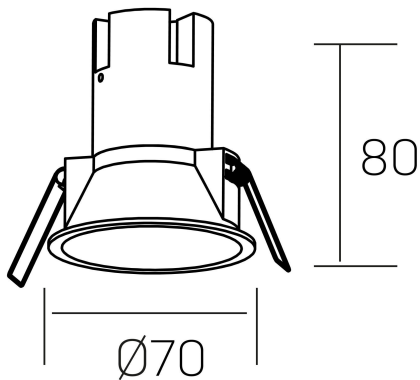

noon
K50800.01.RF.BK-BK.38.ST.8.40.DA

GENERAL DETAILS

INSTALLATION	recessed with frame
FINISHES ALUMINIUM	Black-Black
LIGHT DIRECTION	Fixed
BEAM ANGLE	38°
INT/EXT IP DEGREE	IP 23
MATERIAL	Aluminio/Polycarbonato
IK DEGREE	IK03
UTILIZATION	Indoor
WARRANTY	3 years

ELECTRICAL DETAILS

LAMP	LED
POWER	5 W
COLOUR TEMPERATURE	4000K
LUMINOUS FLUX	490 Lm
EFFICACY DIMMING	82 Lm/W
DIMABLE	DALI
DRIVER	Remote
CLASS PROTECTION	II
COLOUR RENDERING INDEX	CRI >80
VOLTAGE	220-240 V
FRECUENCIA	50-60 Hz
CURRENT INTENSITY	135 mA
LIFE TIME	50.000 h

GENERAL DIMENSIONS

DIMENSIONS	Ø 70 mm
CUT OUT	Ø 62 mm
HEIGHT	h 80 mm
DIMENSIONES DE EMBALAJE	95 × 95 × 110 mm
PESO NETO	0.15

*Please might expect a max.15% figure reduction in finishes other than white