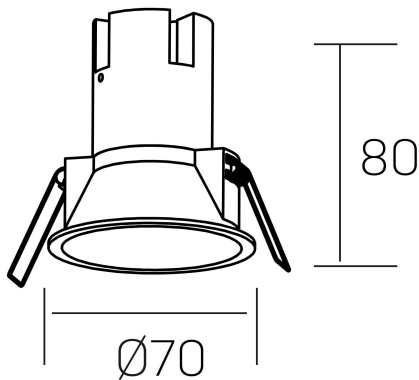

noon
K50800.01.RF.BK-BK.38.ST.8.40.D1

GENERAL DETAILS

INSTALLATION	recessed with frame
FINISHES ALUMINIUM	Black-Black
LIGHT DIRECTION	Fixed
BEAM ANGLE	38°
INT/EXT IP DEGREE	IP 23
MATERIAL	Aluminio/Polycarbonato
IK DEGREE	IK03
UTILIZATION	Indoor
WARRANTY	3 years

ELECTRICAL DETAILS

LAMP	LED
POWER	5 W
COLOUR TEMPERATURE	4000K
LUMINOUS FLUX	490 Lm
EFFICACY DIMMING	82 Lm/W
DIMABLE	1.10v
DRIVER	Remote
CLASS PROTECTION	II
COLOUR RENDERING INDEX	CRI >80
VOLTAGE	220-240 V
FRECUENCIA	50-60 Hz
CURRENT INTENSITY	135 mA
LIFE TIME	50.000 h

GENERAL DIMENSIONS

DIMENSIONS	Ø 70 mm
CUT OUT	Ø 62 mm
HEIGHT	h 80 mm
DIMENSIONES DE EMBALAJE	95 × 95 × 110 mm
PESO NETO	0.15

*Please might expect a max.15% figure reduction in finishes other than white