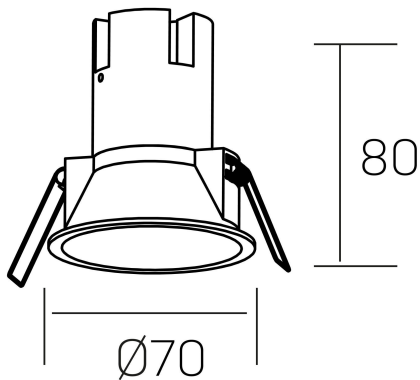

**noon**  
K50800.01.RF.BK-BK.38.ST.8.30.PU

#### GENERAL DETAILS

INSTALLATION	recessed with frame
FINISHES ALUMINIUM	Black-Black
LIGHT DIRECTION	Fixed
BEAM ANGLE	38°
INT/EXT IP DEGREE	IP 23
MATERIAL	Aluminio/Polycarbonato
IK DEGREE	IK03
UTILIZATION	Indoor
WARRANTY	3 years

#### ELECTRICAL DETAILS

LAMP	LED
POWER	5 W
COLOUR TEMPERATURE	3000K
LUMINOUS FLUX	480 Lm
EFFICACY DIMMING	80 Lm/W
DIMABLE	Push
DRIVER	Remote
CLASS PROTECTION	II
COLOUR RENDERING INDEX	CRI >80
VOLTAGE	220-240 V
FRECUENCIA	50-60 Hz
CURRENT INTENSITY	135 mA
LIFE TIME	35.000 h

#### GENERAL DIMENSIONS

DIMENSIONS	Ø 70 mm
CUT OUT	Ø 62 mm
HEIGHT	h 80 mm
DIMENSIONES DE EMBALAJE	95 × 95 × 110 mm
PESO NETO	0.15

\*Please might expect a max.15% figure reduction in finishes other than white