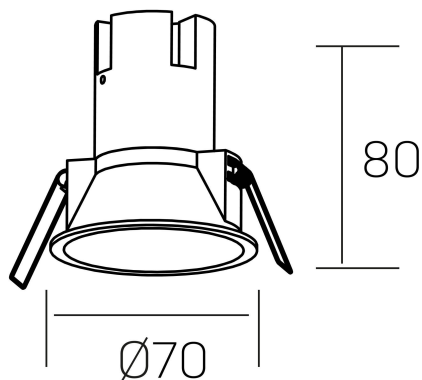

**noon**  
K50800.01.RF.BK-BK.38.ST.8.30.PC

## GENERAL DETAILS

INSTALLATION	recessed with frame
FINISHES ALUMINIUM	Black-Black
LIGHT DIRECTION	Fixed
BEAM ANGLE	38°
INT/EXT IP DEGREE	IP 23
MATERIAL	Aluminio/Polycarbonato
IK DEGREE	IK03
UTILIZATION	Indoor
WARRANTY	3 years

## ELECTRICAL DETAILS

LAMP	LED
POWER	5 W
COLOUR TEMPERATURE	3000K
LUMINOUS FLUX	480 Lm
EFFICACY DIMMING	80 Lm/W
DIMABLE	PHASE CUT
DRIVER	Remote
CLASS PROTECTION	II
COLOUR RENDERING INDEX	CRI >80
VOLTAGE	220-240 V
FRECUENCIA	50-60 Hz
CURRENT INTENSITY	135 mA
LIFE TIME	50.000 h

## GENERAL DIMENSIONS

DIMENSIONS	Ø 70 mm
CUT OUT	Ø 62 mm
HEIGHT	h 80 mm
DIMENSIONES DE EMBALAJE	95 × 95 × 110 mm
PESO NETO	0.15

\*Please might expect a max.15% figure reduction in finishes other than white