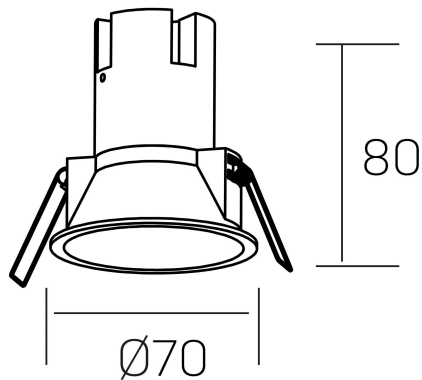

noon
K50800.01.RF.BK-BK.38.ST.8.30.PC

GENERAL DETAILS

INSTALLATION	recessed with frame
FINISHES ALUMINIUM	Black-Black
LIGHT DIRECTION	Fixed
BEAM ANGLE	38°
INT/EXT IP DEGREE	IP 23
MATERIAL	Aluminio/Polycarbonato
IK DEGREE	IK03
UTILIZATION	Indoor
WARRANTY	3 years

ELECTRICAL DETAILS

LAMP	LED
POWER	5 W
COLOUR TEMPERATURE	3000K
LUMINOUS FLUX	480 Lm
EFFICACY DIMMING	80 Lm/W
DIMABLE	PHASE CUT
DRIVER	Remote
CLASS PROTECTION	II
COLOUR RENDERING INDEX	CRI >80
VOLTAGE	220-240 V
FRECUENCIA	50-60 Hz
CURRENT INTENSITY	135 mA
LIFE TIME	35.000 h

GENERAL DIMENSIONS

DIMENSIONS	Ø 70 mm
CUT OUT	Ø 62 mm
HEIGHT	h 80 mm
DIMENSIONES DE EMBALAJE	95 × 95 × 110 mm
PESO NETO	0.15

*Please might expect a max.15% figure reduction in finishes other than white