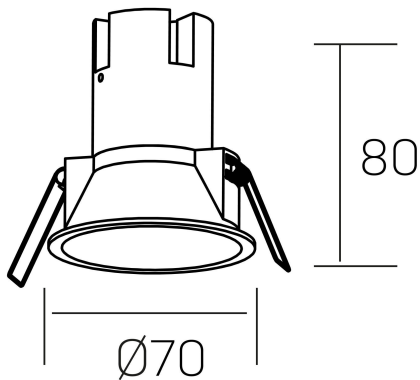

noon
K50800.01.RF.BK-BK.38.ST.8.30.DA

GENERAL DETAILS

INSTALLATION	recessed with frame
FINISHES ALUMINIUM	Black-Black
LIGHT DIRECTION	Fixed
BEAM ANGLE	38°
INT/EXT IP DEGREE	IP 23
MATERIAL	Aluminio/Polycarbonato
IK DEGREE	IK03
UTILIZATION	Indoor
WARRANTY	3 years

ELECTRICAL DETAILS

LAMP	LED
POWER	5 W
COLOUR TEMPERATURE	3000K
LUMINOUS FLUX	480 Lm
EFFICACY DIMMING	80 Lm/W
DIMABLE	DALI
DRIVER	Remote
CLASS PROTECTION	II
COLOUR RENDERING INDEX	CRI >80
VOLTAGE	220-240 V
FRECUENCIA	50-60 Hz
CURRENT INTENSITY	135 mA
LIFE TIME	50.000 h

GENERAL DIMENSIONS

DIMENSIONS	Ø 70 mm
CUT OUT	Ø 62 mm
HEIGHT	h 80 mm
DIMENSIONES DE EMBALAJE	95 × 95 × 110 mm
PESO NETO	0.15

*Please might expect a max.15% figure reduction in finishes other than white