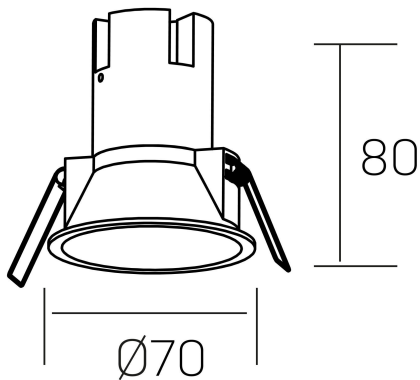

**noon**  
K50800.01.RF.BK-BK.38.ST.8.30.D1

#### GENERAL DETAILS

INSTALLATION	recessed with frame
FINISHES ALUMINIUM	Black-Black
LIGHT DIRECTION	Fixed
BEAM ANGLE	38°
INT/EXT IP DEGREE	IP 23
MATERIAL	Aluminio/Polycarbonato
IK DEGREE	IK03
UTILIZATION	Indoor
WARRANTY	3 years

#### ELECTRICAL DETAILS

LAMP	LED
POWER	5 W
COLOUR TEMPERATURE	3000K
LUMINOUS FLUX	480 Lm
EFFICACY DIMMING	80 Lm/W
DIMABLE	1.10v
DRIVER	Remote
CLASS PROTECTION	II
COLOUR RENDERING INDEX	CRI >80
VOLTAGE	220-240 V
FRECUENCIA	50-60 Hz
CURRENT INTENSITY	135 mA
LIFE TIME	35.000 h

#### GENERAL DIMENSIONS

DIMENSIONS	Ø 70 mm
CUT OUT	Ø 62 mm
HEIGHT	h 80 mm
DIMENSIONES DE EMBALAJE	95 × 95 × 110 mm
PESO NETO	0.15

\*Please might expect a max.15% figure reduction in finishes other than white