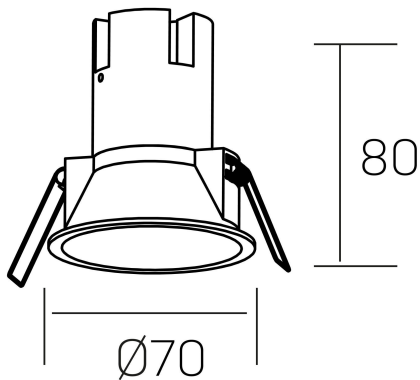

noon
K50800.01.RF.BK-BK.38.ST.8.30.D1

GENERAL DETAILS

INSTALLATION	recessed with frame
FINISHES ALUMINIUM	Black-Black
LIGHT DIRECTION	Fixed
BEAM ANGLE	38°
INT/EXT IP DEGREE	IP 23
MATERIAL	Aluminio/Polycarbonato
IK DEGREE	IK03
UTILIZATION	Indoor
WARRANTY	3 years

ELECTRICAL DETAILS

LAMP	LED
POWER	5 W
COLOUR TEMPERATURE	3000K
LUMINOUS FLUX	480 Lm
EFFICACY DIMMING	80 Lm/W
DIMABLE	1.10v
DRIVER	Remote
CLASS PROTECTION	II
COLOUR RENDERING INDEX	CRI >80
VOLTAGE	220-240 V
FRECUENCIA	50-60 Hz
CURRENT INTENSITY	135 mA
LIFE TIME	50.000 h

GENERAL DIMENSIONS

DIMENSIONS	Ø 70 mm
CUT OUT	Ø 62 mm
HEIGHT	h 80 mm
DIMENSIONES DE EMBALAJE	95 × 95 × 110 mm
PESO NETO	0.15

*Please might expect a max.15% figure reduction in finishes other than white