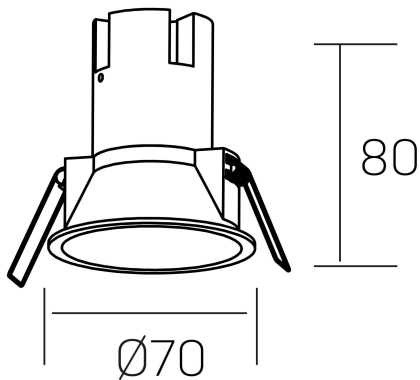

noon
K50800.01.RF.BK-BK.38.ST.8.27.PU

GENERAL DETAILS

INSTALLATION	recessed with frame
FINISHES ALUMINIUM	Black-Black
LIGHT DIRECTION	Fixed
BEAM ANGLE	38°
INT/EXT IP DEGREE	IP 23
MATERIAL	Aluminio/Polycarbonato
IK DEGREE	IK03
UTILIZATION	Indoor
WARRANTY	3 years

ELECTRICAL DETAILS

LAMP	LED
POWER	5 W
COLOUR TEMPERATURE	2700K
LUMINOUS FLUX	470 Lm
EFFICACY DIMMING	78 Lm/W
DIMABLE	Push
DRIVER	Remote
CLASS PROTECTION	II
COLOUR RENDERING INDEX	CRI >80
VOLTAGE	220-240 V
FRECUENCIA	50-60 Hz
CURRENT INTENSITY	135 mA
LIFE TIME	35.000 h

GENERAL DIMENSIONS

DIMENSIONS	Ø 70 mm
CUT OUT	Ø 62 mm
HEIGHT	h 80 mm
DIMENSIONES DE EMBALAJE	95 × 95 × 110 mm
PESO NETO	0.15

*Please might expect a max.15% figure reduction in finishes other than white