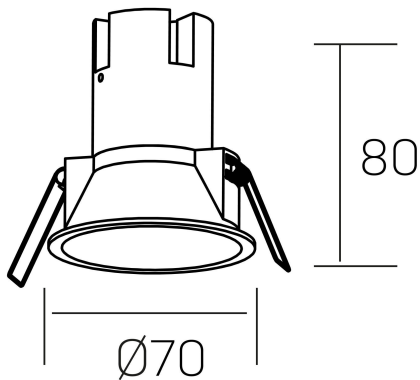

noon
K50800.01.RF.BK-BK.38.ST.8.27.PU

GENERAL DETAILS

INSTALLATION	recessed with frame
FINISHES ALUMINIUM	Black-Black
LIGHT DIRECTION	Fixed
BEAM ANGLE	38°
INT/EXT IP DEGREE	IP 23
MATERIAL	Aluminio/Polycarbonato
IK DEGREE	IK03
UTILIZATION	Indoor
WARRANTY	3 years

ELECTRICAL DETAILS

LAMP	LED
POWER	5 W
COLOUR TEMPERATURE	2700K
LUMINOUS FLUX	470 Lm
EFFICACY DIMMING	78 Lm/W
DIMABLE	Push
DRIVER	Remote
CLASS PROTECTION	II
COLOUR RENDERING INDEX	CRI >80
VOLTAGE	220-240 V
FRECUENCIA	50-60 Hz
CURRENT INTENSITY	135 mA
LIFE TIME	50.000 h

GENERAL DIMENSIONS

DIMENSIONS	Ø 70 mm
CUT OUT	Ø 62 mm
HEIGHT	h 80 mm
DIMENSIONES DE EMBALAJE	95 × 95 × 110 mm
PESO NETO	0.15

*Please might expect a max.15% figure reduction in finishes other than white