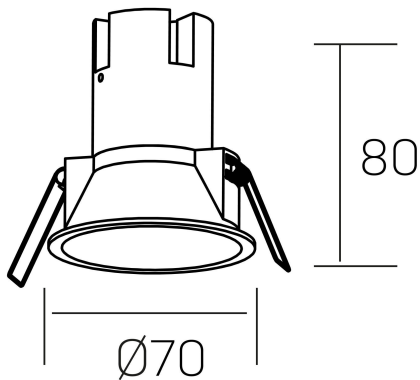

#### GENERAL DETAILS

INSTALLATION	recessed with frame
FINISHES ALUMINIUM	Black-Black
LIGHT DIRECTION	Fixed
BEAM ANGLE	38°
INT/EXT IP DEGREE	IP 23
MATERIAL	Aluminio/Polycarbonato
IK DEGREE	IK03
UTILIZATION	Indoor
WARRANTY	3 years

#### ELECTRICAL DETAILS

LAMP	LED
POWER	5 W
COLOUR TEMPERATURE	2700K
LUMINOUS FLUX	470 Lm
EFFICACY DIMMING	78 Lm/W
DIMABLE	PHASE CUT
DRIVER	Remote
CLASS PROTECTION	II
COLOUR RENDERING INDEX	CRI >80
VOLTAGE	220-240 V
FRECUENCIA	50-60 Hz
CURRENT INTENSITY	135 mA
LIFE TIME	50.000 h

#### GENERAL DIMENSIONS

DIMENSIONS	Ø 70 mm
CUT OUT	Ø 62 mm
HEIGHT	h 80 mm
DIMENSIONES DE EMBALAJE	95 × 95 × 110 mm
PESO NETO	0.15

\*Please might expect a max.15% figure reduction in finishes other than white