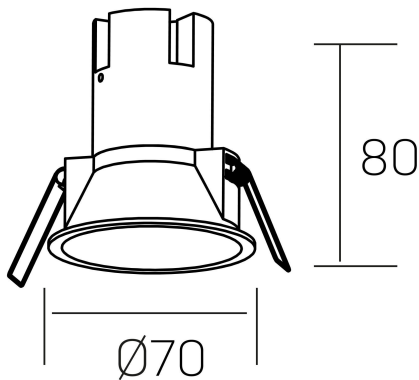

#### GENERAL DETAILS

|                    |                        |
|--------------------|------------------------|
| INSTALLATION       | recessed with frame    |
| FINISHES ALUMINIUM | Black-Black            |
| LIGHT DIRECTION    | Fixed                  |
| BEAM ANGLE         | 38°                    |
| INT/EXT IP DEGREE  | IP 23                  |
| MATERIAL           | Aluminio/Polycarbonato |
| IK DEGREE          | IK03                   |
| UTILIZATION        | Indoor                 |
| WARRANTY           | 3 years                |

#### ELECTRICAL DETAILS

|                        |           |
|------------------------|-----------|
| LAMP                   | LED       |
| POWER                  | 5 W       |
| COLOUR TEMPERATURE     | 2700K     |
| LUMINOUS FLUX          | 470 Lm    |
| EFFICACY DIMMING       | 78 Lm/W   |
| DIMABLE                | PHASE CUT |
| DRIVER                 | Remote    |
| CLASS PROTECTION       | II        |
| COLOUR RENDERING INDEX | CRI >80   |
| VOLTAGE                | 220-240 V |
| FRECUENCIA             | 50-60 Hz  |
| CURRENT INTENSITY      | 135 mA    |
| LIFE TIME              | 35.000 h  |

#### GENERAL DIMENSIONS

|                         |                  |
|-------------------------|------------------|
| DIMENSIONS              | Ø 70 mm          |
| CUT OUT                 | Ø 62 mm          |
| HEIGHT                  | h 80 mm          |
| DIMENSIONES DE EMBALAJE | 95 × 95 × 110 mm |
| PESO NETO               | 0.15             |