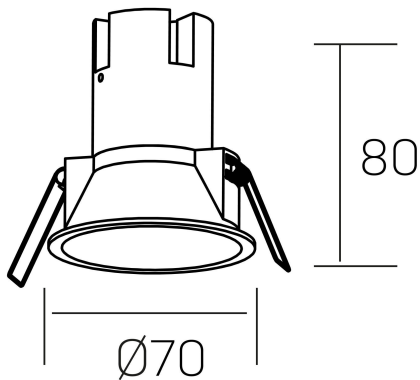

noon
K50800.01.RF.BK-BK.38.ST.8.27.DA

GENERAL DETAILS

INSTALLATION	recessed with frame
FINISHES ALUMINIUM	Black-Black
LIGHT DIRECTION	Fixed
BEAM ANGLE	38°
INT/EXT IP DEGREE	IP 23
MATERIAL	Aluminio/Polycarbonato
IK DEGREE	IK03
UTILIZATION	Indoor
WARRANTY	3 years

ELECTRICAL DETAILS

LAMP	LED
POWER	5 W
COLOUR TEMPERATURE	2700K
LUMINOUS FLUX	470 Lm
EFFICACY DIMMING	78 Lm/W
DIMABLE	DALI
DRIVER	Remote
CLASS PROTECTION	II
COLOUR RENDERING INDEX	CRI >80
VOLTAGE	220-240 V
FRECUENCIA	50-60 Hz
CURRENT INTENSITY	135 mA
LIFE TIME	50.000 h

GENERAL DIMENSIONS

DIMENSIONS	Ø 70 mm
CUT OUT	Ø 62 mm
HEIGHT	h 80 mm
DIMENSIONES DE EMBALAJE	95 × 95 × 110 mm
PESO NETO	0.15

*Please might expect a max.15% figure reduction in finishes other than white