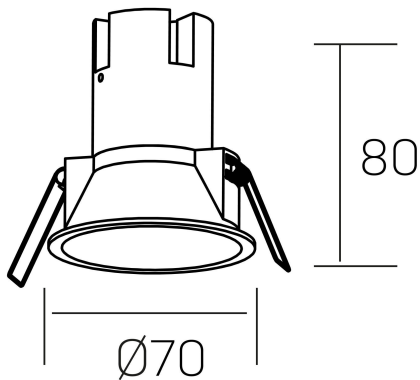

noon
K50800.01.RF.BK-BK.38.ST.8.27.D1

GENERAL DETAILS

INSTALLATION	recessed with frame
FINISHES ALUMINIUM	Black-Black
LIGHT DIRECTION	Fixed
BEAM ANGLE	38°
INT/EXT IP DEGREE	IP 23
MATERIAL	Aluminio/Polycarbonato
IK DEGREE	IK03
UTILIZATION	Indoor
WARRANTY	3 years

ELECTRICAL DETAILS

LAMP	LED
POWER	5 W
COLOUR TEMPERATURE	2700K
LUMINOUS FLUX	470 Lm
EFFICACY DIMMING	78 Lm/W
DIMABLE	1.10v
DRIVER	Remote
CLASS PROTECTION	II
COLOUR RENDERING INDEX	CRI >80
VOLTAGE	220-240 V
FRECUENCIA	50-60 Hz
CURRENT INTENSITY	135 mA
LIFE TIME	50.000 h

GENERAL DIMENSIONS

DIMENSIONS	Ø 70 mm
CUT OUT	Ø 62 mm
HEIGHT	h 80 mm
DIMENSIONES DE EMBALAJE	95 × 95 × 110 mm
PESO NETO	0.15

*Please might expect a max.15% figure reduction in finishes other than white