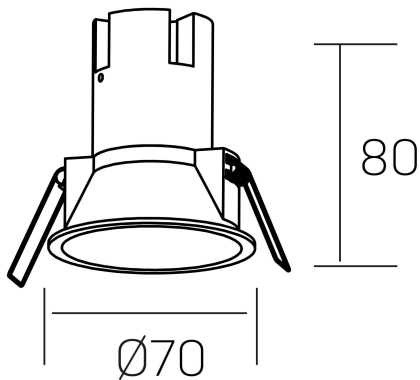

noon
K50800.01.RF.BK-BK.38.ST.8.27.D1

GENERAL DETAILS

INSTALLATION	recessed with frame
FINISHES ALUMINIUM	Black-Black
LIGHT DIRECTION	Fixed
BEAM ANGLE	38°
INT/EXT IP DEGREE	IP 23
MATERIAL	Aluminio/Polycarbonato
IK DEGREE	IK03
UTILIZATION	Indoor
WARRANTY	3 years

ELECTRICAL DETAILS

LAMP	LED
POWER	5 W
COLOUR TEMPERATURE	2700K
LUMINOUS FLUX	470 Lm
EFFICACY DIMMING	78 Lm/W
DIMABLE	1.10v
DRIVER	Remote
CLASS PROTECTION	II
COLOUR RENDERING INDEX	CRI >80
VOLTAGE	220-240 V
FRECUENCIA	50-60 Hz
CURRENT INTENSITY	135 mA
LIFE TIME	35.000 h

GENERAL DIMENSIONS

DIMENSIONS	Ø 70 mm
CUT OUT	Ø 62 mm
HEIGHT	h 80 mm
DIMENSIONES DE EMBALAJE	95 × 95 × 110 mm
PESO NETO	0.15

*Please might expect a max.15% figure reduction in finishes other than white