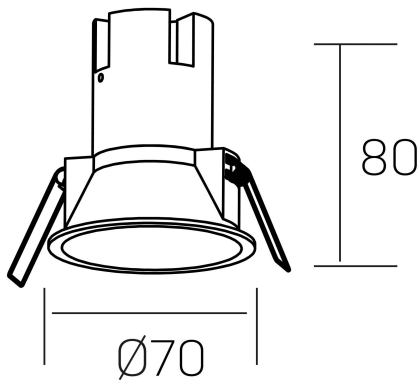

**noon**  
K50800.01.RF.BK-BK.38.ST.8.27

## GENERAL DETAILS

INSTALLATION	recessed with frame
FINISHES ALUMINIUM	Black-Black
LIGHT DIRECTION	Fixed
BEAM ANGLE	38°
INT/EXT IP DEGREE	IP 23
MATERIAL	Aluminio/Polycarbonato
IK DEGREE	IK03
UTILIZATION	Indoor
WARRANTY	3 years

## ELECTRICAL DETAILS

LAMP	LED
POWER	5 W
COLOUR TEMPERATURE	2700K
LUMINOUS FLUX	470 Lm
EFFICACY DIMMING	78 Lm/W
DIMABLE	No Dim
DRIVER	Remote
CLASS PROTECTION	II
COLOUR RENDERING INDEX	CRI >80
VOLTAGE	220-240 V
FRECUENCIA	50-60 Hz
CURRENT INTENSITY	135 mA
LIFE TIME	50.000 h

## GENERAL DIMENSIONS

DIMENSIONS	Ø 70 mm
CUT OUT	Ø 62 mm
HEIGHT	h 80 mm
DIMENSIONES DE EMBALAJE	95 × 95 × 110 mm
PESO NETO	0.15

\*Please might expect a max.15% figure reduction in finishes other than white