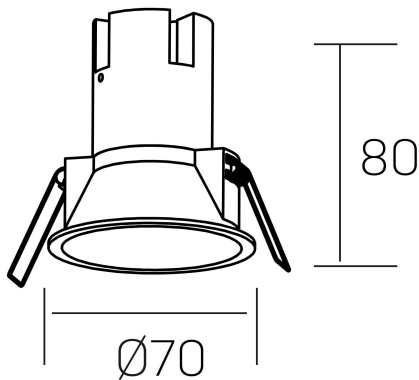

**noon**  
K50800.01.RF.BK-BK.38.ST.8.27

#### GENERAL DETAILS

INSTALLATION	recessed with frame
FINISHES ALUMINIUM	Black-Black
LIGHT DIRECTION	Fixed
BEAM ANGLE	38°
INT/EXT IP DEGREE	IP 23
MATERIAL	Aluminio/Polycarbonato
IK DEGREE	IK03
UTILIZATION	Indoor
WARRANTY	3 years

#### ELECTRICAL DETAILS

LAMP	LED
POWER	5 W
COLOUR TEMPERATURE	2700K
LUMINOUS FLUX	470 Lm
EFFICACY DIMMING	78 Lm/W
DIMABLE	No Dim
DRIVER	Remote
CLASS PROTECTION	II
COLOUR RENDERING INDEX	CRI >80
VOLTAGE	220-240 V
FRECUENCIA	50-60 Hz
CURRENT INTENSITY	135 mA
LIFE TIME	35.000 h

#### GENERAL DIMENSIONS

DIMENSIONS	Ø 70 mm
CUT OUT	Ø 62 mm
HEIGHT	h 80 mm
DIMENSIONES DE EMBALAJE	95 × 95 × 110 mm
PESO NETO	0.15

\*Please might expect a max.15% figure reduction in finishes other than white