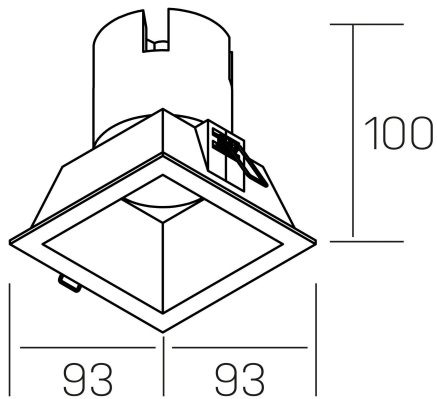

noon sq
K50805.01.RF.WH-WH.38.ST.8.40

GENERAL DETAILS

INSTALLATION	recessed with frame
FINISHES ALUMINIUM	White-White
LIGHT DIRECTION	Fixed
BEAM ANGLE	38°
INT/EXT IP DEGREE	IP 23
MATERIAL	Aluminio/Polycarbonato
IK DEGREE	IK03
UTILIZATION	Indoor
WARRANTY	3 years

ELECTRICAL DETAILS

LAMP	LED
POWER	10W
COLOUR TEMPERATURE	4000K
LUMINOUS FLUX	910 Lm
EFFICACY DIMMING	87 Lm/W
DIMABLE	No Dim
DRIVER	Remote
CLASS PROTECTION	II
COLOUR RENDERING INDEX	CRI >80
VOLTAGE	220-240 V
FRECUENCIA	50-60 Hz
CURRENT INTENSITY	250 mA
LIFE TIME	50.000 h

GENERAL DIMENSIONS

DIMENSIONS	93×93 mm
CUT OUT	85×85 mm
HEIGHT	h 100 mm
DIMENSIONES DE EMBALAJE	110 × 105 × 120 mm
PESO NETO	0.25

*Please might expect a max.15% figure reduction in finishes other than white