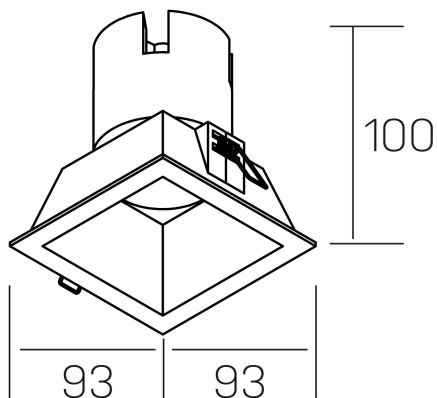

**noon sq**  
K50805.01.RF.WH-WH.38.ST.8.40

#### GENERAL DETAILS

INSTALLATION	recessed with frame
FINISHES ALUMINIUM	White-White
LIGHT DIRECTION	Fixed
BEAM ANGLE	38°
INT/EXT IP DEGREE	IP 23
MATERIAL	Aluminio/Polycarbonato
IK DEGREE	IK03
UTILIZATION	Indoor
WARRANTY	5 years

#### ELECTRICAL DETAILS

LAMP	LED
POWER	10W
COLOUR TEMPERATURE	4000K
LUMINOUS FLUX	910 Lm
EFFICACY DIMMING	87 Lm/W
DIMABLE	No Dim
DRIVER	Remote
CLASS PROTECTION	II
COLOUR RENDERING INDEX	CRI >80
VOLTAGE	220-240 V
CURRENT INTENSITY	250 mA
LIFE TIME	50.000 h

#### GENERAL DIMENSIONS

DIMENSIONS	93×93 mm
CUT OUT	85x85 mm
HEIGHT	h 100 mm
DIMENSIONES DE EMBALAJE	110 × 105 × 120 mm
PESO NETO	0.25

\*Please might expect a max.15% figure reduction in finishes other than white