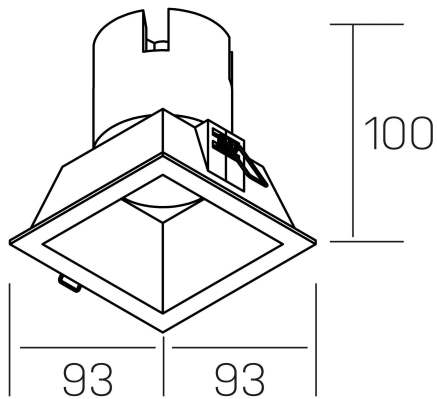

noon sq
K50805.01.RF.WH-WH.38.ST.8.40

GENERAL DETAILS

INSTALLATION	recessed with frame
FINISHES ALUMINIUM	White-White
LIGHT DIRECTION	Fixed
BEAM ANGLE	38°
INT/EXT IP DEGREE	IP 23
MATERIAL	Aluminio/Polycarbonato
IK DEGREE	IK03
UTILIZATION	Indoor
WARRANTY	3 years

ELECTRICAL DETAILS

LAMP	LED
POWER	10W
COLOUR TEMPERATURE	4000K
LUMINOUS FLUX	910 Lm
EFFICACY DIMMING	87 Lm/W
DIMABLE	No Dim
DRIVER	Remote
CLASS PROTECTION	II
COLOUR RENDERING INDEX	CRI >80
VOLTAGE	220-240 V
FRECUENCIA	50-60 Hz
CURRENT INTENSITY	250 mA
LIFE TIME	35.000 h

GENERAL DIMENSIONS

DIMENSIONS	93×93 mm
CUT OUT	85×85 mm
HEIGHT	h 100 mm
DIMENSIONES DE EMBALAJE	110 × 105 × 120 mm
PESO NETO	0.25

*Please might expect a max.15% figure reduction in finishes other than white