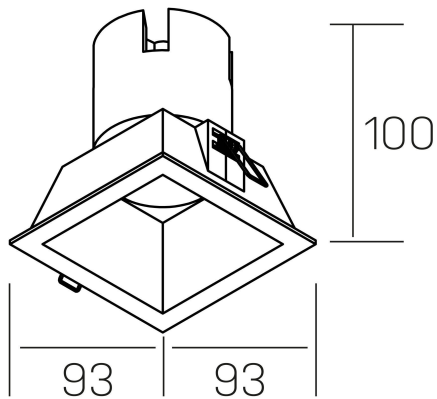

noon sq
K50805.01.RF.WH-WH.38.ST.8.40

GENERAL DETAILS

INSTALLATION	recessed with frame
FINISHES ALUMINIUM	White-White
LIGHT DIRECTION	Fixed
BEAM ANGLE	38°
INT/EXT IP DEGREE	IP 23
MATERIAL	Aluminio/Polycarbonato
IK DEGREE	IK03
UTILIZATION	Indoor
WARRANTY	5 years

ELECTRICAL DETAILS

LAMP	LED
POWER	10W
COLOUR TEMPERATURE	4000K
LUMINOUS FLUX	910 Lm
EFFICACY DIMMING	87 Lm/W
DIMABLE	No Dim
DRIVER	Remote
CLASS PROTECTION	II
COLOUR RENDERING INDEX	CRI >80
VOLTAGE	220-240 V
CURRENT INTENSITY	250 mA
LIFE TIME	50.000 h

GENERAL DIMENSIONS

DIMENSIONS	93×93 mm
CUT OUT	85x85 mm
HEIGHT	h 100 mm
DIMENSIONES DE EMBALAJE	110 × 105 × 120 mm
PESO NETO	0.25

*Please might expect a max.15% figure reduction in finishes other than white