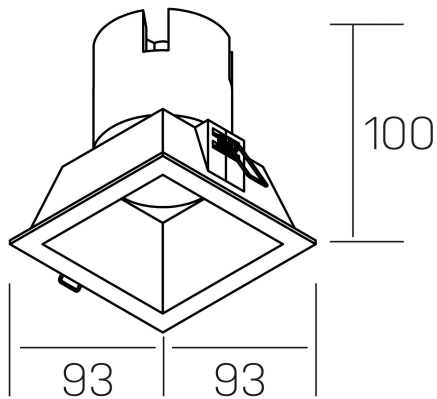

noon sq
K50805.01.RF.WH-WH.38.ST.8.40.D1

GENERAL DETAILS

INSTALLATION	recessed with frame
FINISHES ALUMINIUM	White-White
LIGHT DIRECTION	Fixed
BEAM ANGLE	38°
INT/EXT IP DEGREE	IP 23
MATERIAL	Aluminio/Polycarbonato
IK DEGREE	IK03
UTILIZATION	Indoor
WARRANTY	3 years

ELECTRICAL DETAILS

LAMP	LED
POWER	10W
COLOUR TEMPERATURE	4000K
LUMINOUS FLUX	910 Lm
EFFICACY DIMMING	87 Lm/W
DIMABLE	1.10v
DRIVER	Remote
CLASS PROTECTION	II
COLOUR RENDERING INDEX	CRI >80
VOLTAGE	220-240 V
FRECUENCIA	50-60 Hz
CURRENT INTENSITY	250 mA
LIFE TIME	50.000 h

GENERAL DIMENSIONS

DIMENSIONS	93×93 mm
CUT OUT	85×85 mm
HEIGHT	h 100 mm
DIMENSIONES DE EMBALAJE	110 × 105 × 120 mm
PESO NETO	0.25

*Please might expect a max.15% figure reduction in finishes other than white