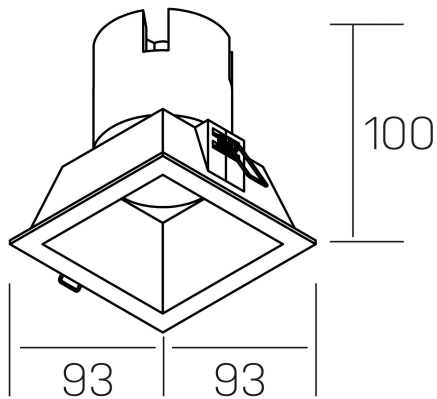

**noon sq**  
K50805.01.RF.WH-WH.38.ST.8.40.D1

## GENERAL DETAILS

INSTALLATION	recessed with frame
FINISHES ALUMINIUM	White-White
LIGHT DIRECTION	Fixed
BEAM ANGLE	38°
INT/EXT IP DEGREE	IP 23
MATERIAL	Aluminio/Polycarbonato
IK DEGREE	IK03
UTILIZATION	Indoor
WARRANTY	3 years

## ELECTRICAL DETAILS

LAMP	LED
POWER	10W
COLOUR TEMPERATURE	4000K
LUMINOUS FLUX	910 Lm
EFFICACY DIMMING	87 Lm/W
DIMABLE	1.10v
DRIVER	Remote
CLASS PROTECTION	II
COLOUR RENDERING INDEX	CRI >80
VOLTAGE	220-240 V
FRECUENCIA	50-60 Hz
CURRENT INTENSITY	250 mA
LIFE TIME	35.000 h

## GENERAL DIMENSIONS

DIMENSIONS	93×93 mm
CUT OUT	85×85 mm
HEIGHT	h 100 mm
DIMENSIONES DE EMBALAJE	110 × 105 × 120 mm
PESO NETO	0.25

\*Please might expect a max.15% figure reduction in finishes other than white