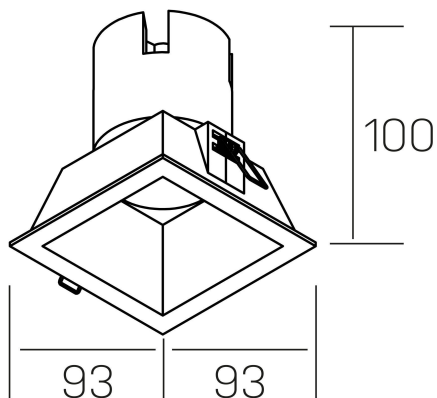

**noon sq**  
K50805.01.RF.WH-WH.38.ST.8.40.DA

## GENERAL DETAILS

INSTALLATION	recessed with frame
FINISHES ALUMINIUM	White-White
LIGHT DIRECTION	Fixed
BEAM ANGLE	38°
INT/EXT IP DEGREE	IP 23
MATERIAL	Aluminio/Polycarbonato
IK DEGREE	IK03
UTILIZATION	Indoor
WARRANTY	3 years

## ELECTRICAL DETAILS

LAMP	LED
POWER	10W
COLOUR TEMPERATURE	4000K
LUMINOUS FLUX	910 Lm
EFFICACY DIMMING	87 Lm/W
DIMABLE	DALI
DRIVER	Remote
CLASS PROTECTION	II
COLOUR RENDERING INDEX	CRI >80
VOLTAGE	220-240 V
FRECUENCIA	50-60 Hz
CURRENT INTENSITY	250 mA
LIFE TIME	35.000 h

## GENERAL DIMENSIONS

DIMENSIONS	93×93 mm
CUT OUT	85×85 mm
HEIGHT	h 100 mm
DIMENSIONES DE EMBALAJE	110 × 105 × 120 mm
PESO NETO	0.25

\*Please might expect a max.15% figure reduction in finishes other than white