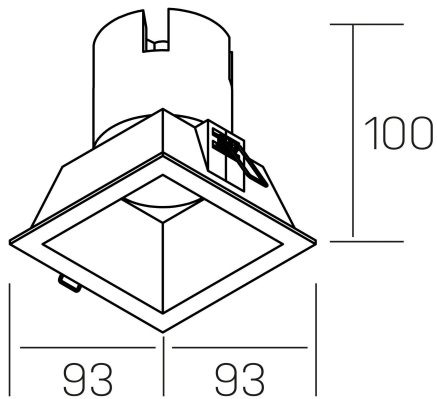

noon sq
K50805.01.RF.WH-WH.38.ST.8.40.DA

GENERAL DETAILS

INSTALLATION	recessed with frame
FINISHES ALUMINIUM	White-White
LIGHT DIRECTION	Fixed
BEAM ANGLE	38°
INT/EXT IP DEGREE	IP 23
MATERIAL	Aluminio/Polycarbonato
IK DEGREE	IK03
UTILIZATION	Indoor
WARRANTY	3 years

ELECTRICAL DETAILS

LAMP	LED
POWER	10W
COLOUR TEMPERATURE	4000K
LUMINOUS FLUX	910 Lm
EFFICACY DIMMING	87 Lm/W
DIMABLE	DALI
DRIVER	Remote
CLASS PROTECTION	II
COLOUR RENDERING INDEX	CRI >80
VOLTAGE	220-240 V
FRECUENCIA	50-60 Hz
CURRENT INTENSITY	250 mA
LIFE TIME	35.000 h

GENERAL DIMENSIONS

DIMENSIONS	93×93 mm
CUT OUT	85×85 mm
HEIGHT	h 100 mm
DIMENSIONES DE EMBALAJE	110 × 105 × 120 mm
PESO NETO	0.25

*Please might expect a max.15% figure reduction in finishes other than white