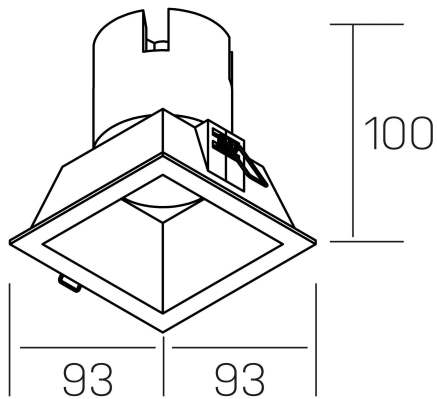

noon sq
K50805.01.RF.WH-WH.38.ST.8.40.DA

GENERAL DETAILS

INSTALLATION	recessed with frame
FINISHES ALUMINIUM	White-White
LIGHT DIRECTION	Fixed
BEAM ANGLE	38°
INT/EXT IP DEGREE	IP 23
MATERIAL	Aluminio/Polycarbonato
IK DEGREE	IK03
UTILIZATION	Indoor
WARRANTY	3 years

ELECTRICAL DETAILS

LAMP	LED
POWER	10W
COLOUR TEMPERATURE	4000K
LUMINOUS FLUX	910 Lm
EFFICACY DIMMING	87 Lm/W
DIMABLE	DALI
DRIVER	Remote
CLASS PROTECTION	II
COLOUR RENDERING INDEX	CRI >80
VOLTAGE	220-240 V
FRECUENCIA	50-60 Hz
CURRENT INTENSITY	250 mA
LIFE TIME	50.000 h

GENERAL DIMENSIONS

DIMENSIONS	93×93 mm
CUT OUT	85×85 mm
HEIGHT	h 100 mm
DIMENSIONES DE EMBALAJE	110 × 105 × 120 mm
PESO NETO	0.25

*Please might expect a max.15% figure reduction in finishes other than white