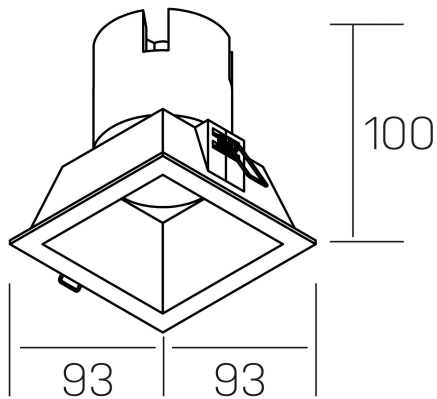

noon sq
K50805.01.RF.WH-WH.38.ST.8.40.PC

GENERAL DETAILS

INSTALLATION	recessed with frame
FINISHES ALUMINIUM	White-White
LIGHT DIRECTION	Fixed
BEAM ANGLE	38°
INT/EXT IP DEGREE	IP 23
MATERIAL	Aluminio/Polycarbonato
IK DEGREE	IK03
UTILIZATION	Indoor
WARRANTY	3 years

ELECTRICAL DETAILS

LAMP	LED
POWER	10W
COLOUR TEMPERATURE	4000K
LUMINOUS FLUX	910 Lm
EFFICACY DIMMING	87 Lm/W
DIMABLE	PHASE CUT
DRIVER	Remote
CLASS PROTECTION	II
COLOUR RENDERING INDEX	CRI >80
VOLTAGE	220-240 V
FRECUENCIA	50-60 Hz
CURRENT INTENSITY	250 mA
LIFE TIME	35.000 h

GENERAL DIMENSIONS

DIMENSIONS	93×93 mm
CUT OUT	85×85 mm
HEIGHT	h 100 mm
DIMENSIONES DE EMBALAJE	110 × 105 × 120 mm
PESO NETO	0.25

*Please might expect a max.15% figure reduction in finishes other than white