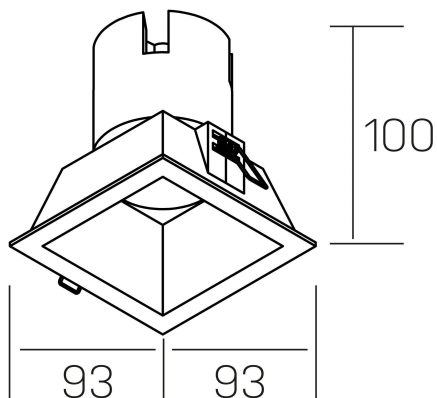

noon sq
K50805.01.RF.WH-WH.38.ST.8.40.PC

GENERAL DETAILS

INSTALLATION	recessed with frame
FINISHES ALUMINIUM	White-White
LIGHT DIRECTION	Fixed
BEAM ANGLE	38°
INT/EXT IP DEGREE	IP 23
MATERIAL	Aluminio/Polycarbonato
IK DEGREE	IK03
UTILIZATION	Indoor
WARRANTY	3 years

ELECTRICAL DETAILS

LAMP	LED
POWER	10W
COLOUR TEMPERATURE	4000K
LUMINOUS FLUX	910 Lm
EFFICACY DIMMING	87 Lm/W
DIMABLE	PHASE CUT
DRIVER	Remote
CLASS PROTECTION	II
COLOUR RENDERING INDEX	CRI >80
VOLTAGE	220-240 V
FRECUENCIA	50-60 Hz
CURRENT INTENSITY	250 mA
LIFE TIME	50.000 h

GENERAL DIMENSIONS

DIMENSIONS	93×93 mm
CUT OUT	85×85 mm
HEIGHT	h 100 mm
DIMENSIONES DE EMBALAJE	110 × 105 × 120 mm
PESO NETO	0.25

*Please might expect a max.15% figure reduction in finishes other than white