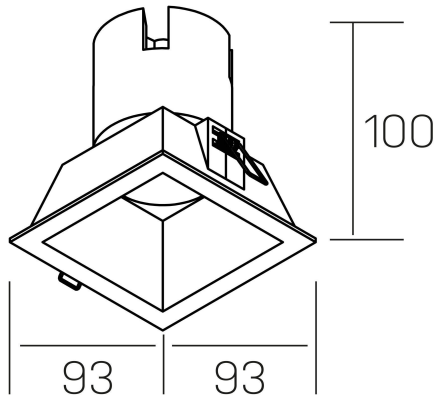

noon sq
K50805.01.RF.BK-BK.38.ST.8.30

GENERAL DETAILS

INSTALLATION	recessed with frame
FINISHES ALUMINIUM	Black-Black
LIGHT DIRECTION	Fixed
BEAM ANGLE	38°
INT/EXT IP DEGREE	IP 23
MATERIAL	Aluminio/Polycarbonato
IK DEGREE	IK03
UTILIZATION	Indoor
WARRANTY	3 years

ELECTRICAL DETAILS

LAMP	LED
POWER	10W
COLOUR TEMPERATURE	3000K
LUMINOUS FLUX	900 lm
EFFICACY DIMMING	86 Lm/W
DIMABLE	No Dim
DRIVER	Remote
CLASS PROTECTION	II
COLOUR RENDERING INDEX	CRI >80
VOLTAGE	220-240 V
FRECUENCIA	50-60 Hz
CURRENT INTENSITY	250 mA
LIFE TIME	35.000 h

GENERAL DIMENSIONS

DIMENSIONS	93×93 mm
CUT OUT	85×85 mm
HEIGHT	h 100 mm
DIMENSIONES DE EMBALAJE	110 × 105 × 120 mm
PESO NETO	0.25

*Please might expect a max.15% figure reduction in finishes other than white