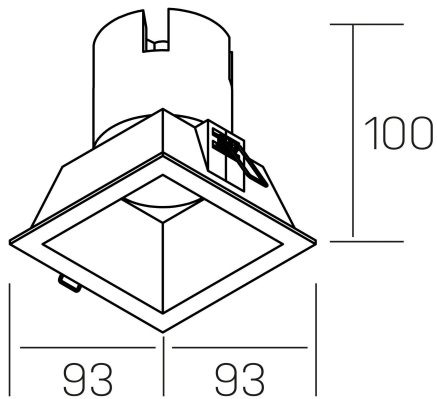

noon sq
K50805.01.RF.BK-BK.38.ST.8.30

GENERAL DETAILS

INSTALLATION	recessed with frame
FINISHES ALUMINIUM	Black-Black
LIGHT DIRECTION	Fixed
BEAM ANGLE	38°
INT/EXT IP DEGREE	IP 23
MATERIAL	Aluminio/Polycarbonato
IK DEGREE	IK03
UTILIZATION	Indoor
WARRANTY	3 years

ELECTRICAL DETAILS

LAMP	LED
POWER	10W
COLOUR TEMPERATURE	3000K
LUMINOUS FLUX	900 lm
EFFICACY DIMMING	86 Lm/W
DIMABLE	No Dim
DRIVER	Remote
CLASS PROTECTION	II
COLOUR RENDERING INDEX	CRI >80
VOLTAGE	220-240 V
FRECUENCIA	50-60 Hz
CURRENT INTENSITY	250 mA
LIFE TIME	50.000 h

GENERAL DIMENSIONS

DIMENSIONS	93×93 mm
CUT OUT	85×85 mm
HEIGHT	h 100 mm
DIMENSIONES DE EMBALAJE	110 × 105 × 120 mm
PESO NETO	0.25

*Please might expect a max.15% figure reduction in finishes other than white